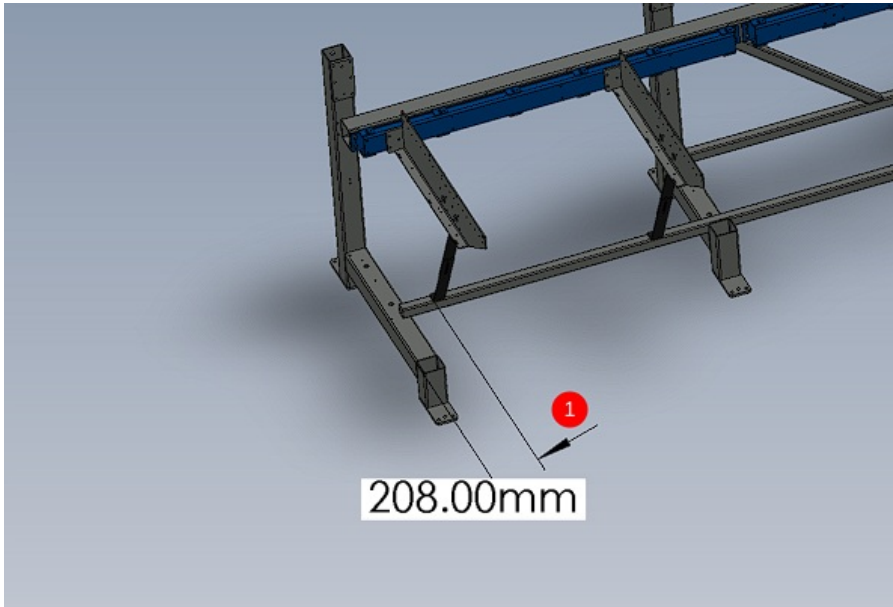

# Fichier:R0015273 Module E support arm alignment Screenshot 2023-07-06 084127.png

No higher resolution available.


## File history

Click on a date/time to view the file as it appeared at that time.

	Date/Time	Thumbnail	Dimensions	User	Comment
current	09:50, 6 July 2023		596 × 403 (186 KB)	Gareth Green (talk   contribs)	R0015273_Module_E_support_arm_alignment_Screenshot_2023-07-06_084127

Horizontal resolution	37.79 dpc
Vertical resolution	37.79 dpc