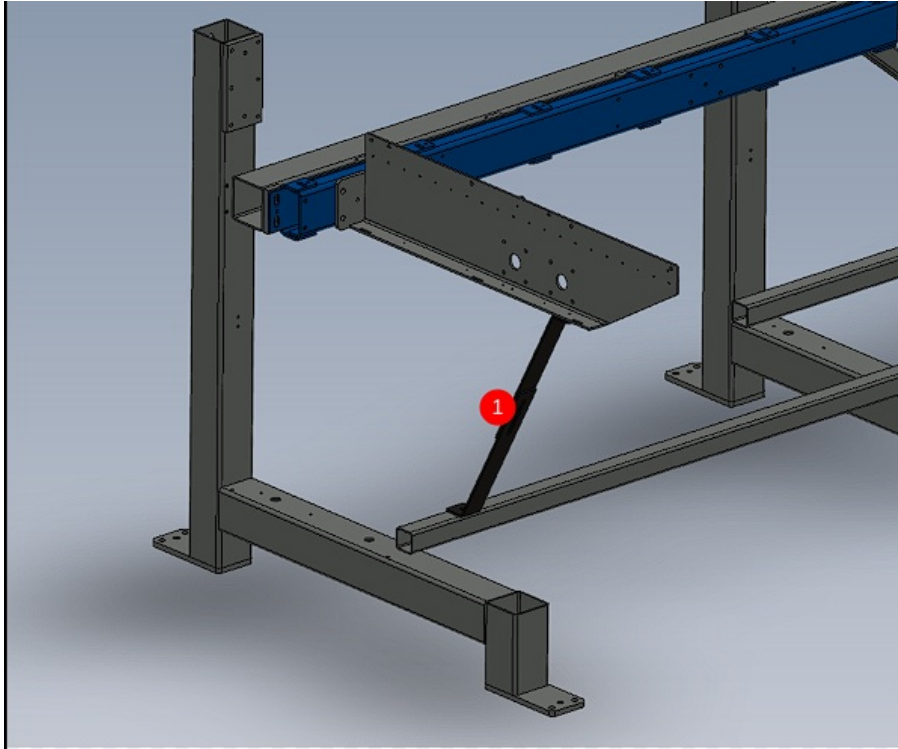

Fichier:R0015273 Module E support arm alignment Screenshot 2023-07-06 084121 - Copy.png

No higher resolution available.


R0015273_Module_E_support_arm_alignment_Screenshot_2023-07-06_084121_-_Copy

File history

Click on a date/time to view the file as it appeared at that time.

	Date/Time	Thumbnail	Dimensions	User	Comment
current	09:50, 6 July 2023		601 × 496 (240 KB)	Gareth Green (talk contribs)	R0015273_Module_E_support_arm_alignment_Screenshot_2023-07-06_084121_-_Copy

Horizontal resolution	37.79 dpc
Vertical resolution	37.79 dpc