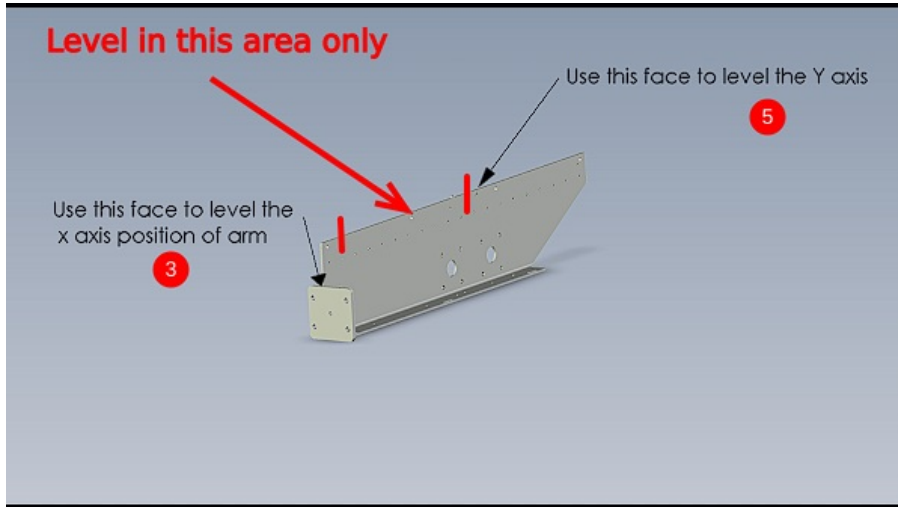

# Fichier:R0015273 Module E support arm alignment Screenshot 2023-07-06 084045.png

No higher resolution available.
