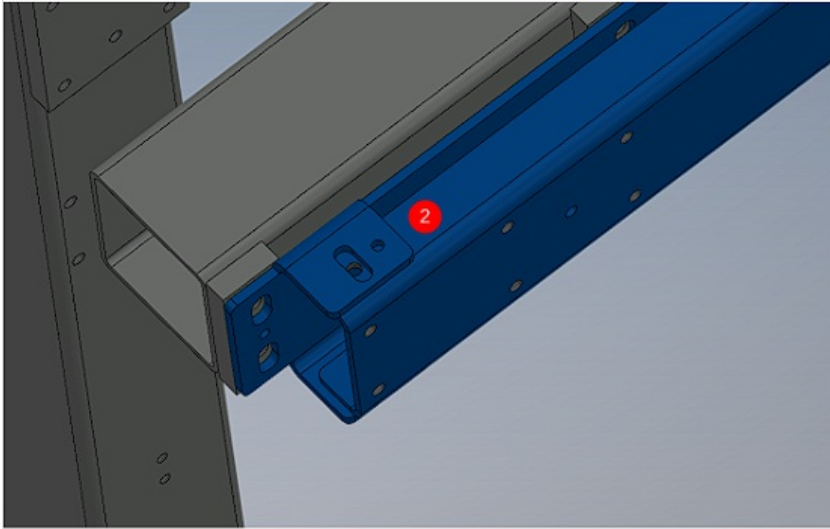

Fichier:R0015273 Module E support arm alignment Screenshot 2023-07-06 083908.png

No higher resolution available.


R0015273_Module_E_support_arm_alignment_Screenshot_2023-07-06_083908

File history

Click on a date/time to view the file as it appeared at that time.

	Date/Time	Thumbnail	Dimensions	User	Comment
current	09:39, 6 July 2023		556 × 352 (145 KB)	Gareth Green (talk contribs)	R0015273_Module_E_support_arm_alignment_Screenshot_2023-07-06_083908