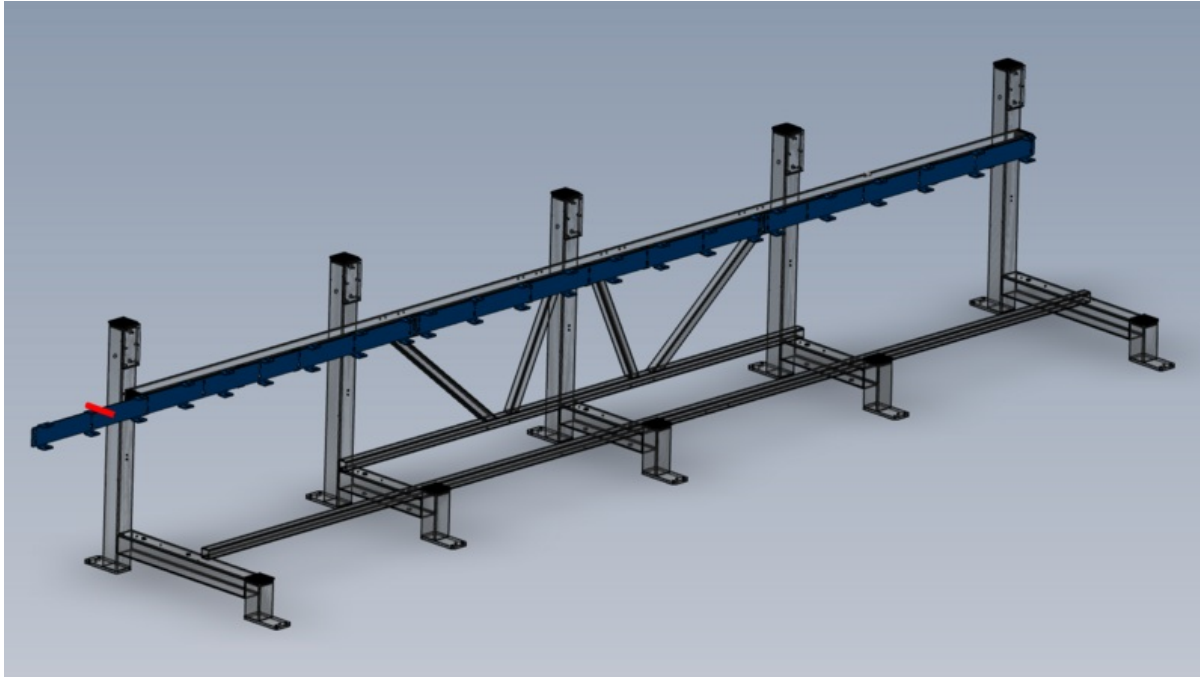

Fichier:R0015273 Module E support arm alignment Screenshot 2023-07-06 081744.png



R0015273_Module_E_support_arm_alignment_Screenshot_2023-07-06_081744

File history

Click on a date/time to view the file as it appeared at that time.

| | Date/Time | Thumbnail | Dimensions | User | Comment |
|---------|--------------------|---|-------------------------|-----------------------------------|--|
| current | 09:19, 6 July 2023 |  | 1,439 × 807 (302 KB) | Gareth Green (talk contribs) | R0015273_Module_E_support_arm_alignment_Screenshot_2023-07-06_081744 |