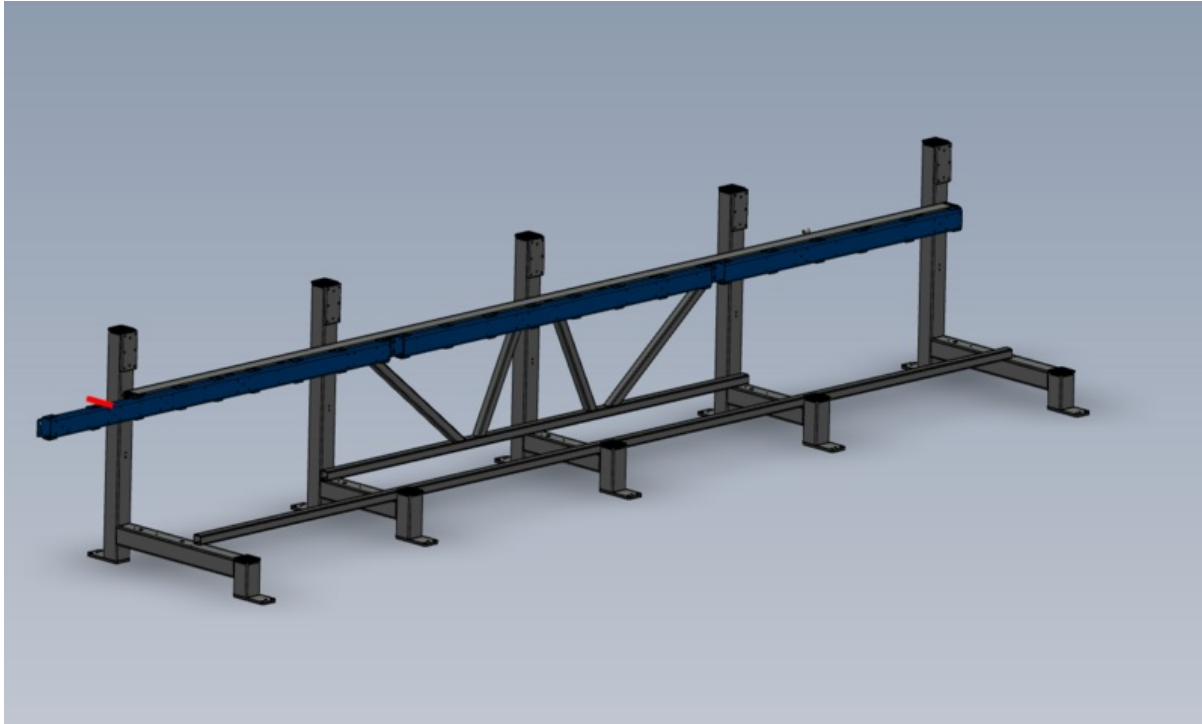

Fichier:R0015273 Module E support arm alignment Screenshot 2023-07-06 081631.png



R0015273_Module_E_support_arm_alignment_Screenshot_2023-07-06_081631

File history

Click on a date/time to view the file as it appeared at that time.

	Date/Time	Thumbnail	Dimensions	User	Comment
current	09:19, 6 July 2023		1,301 × 779 (122 KB)	Gareth Green (talk contribs)	R0015273_Module_E_support_arm_alignment_Screenshot_2023-07-06_081631

Horizontal resolution	37.79 dpc
Vertical resolution	37.79 dpc