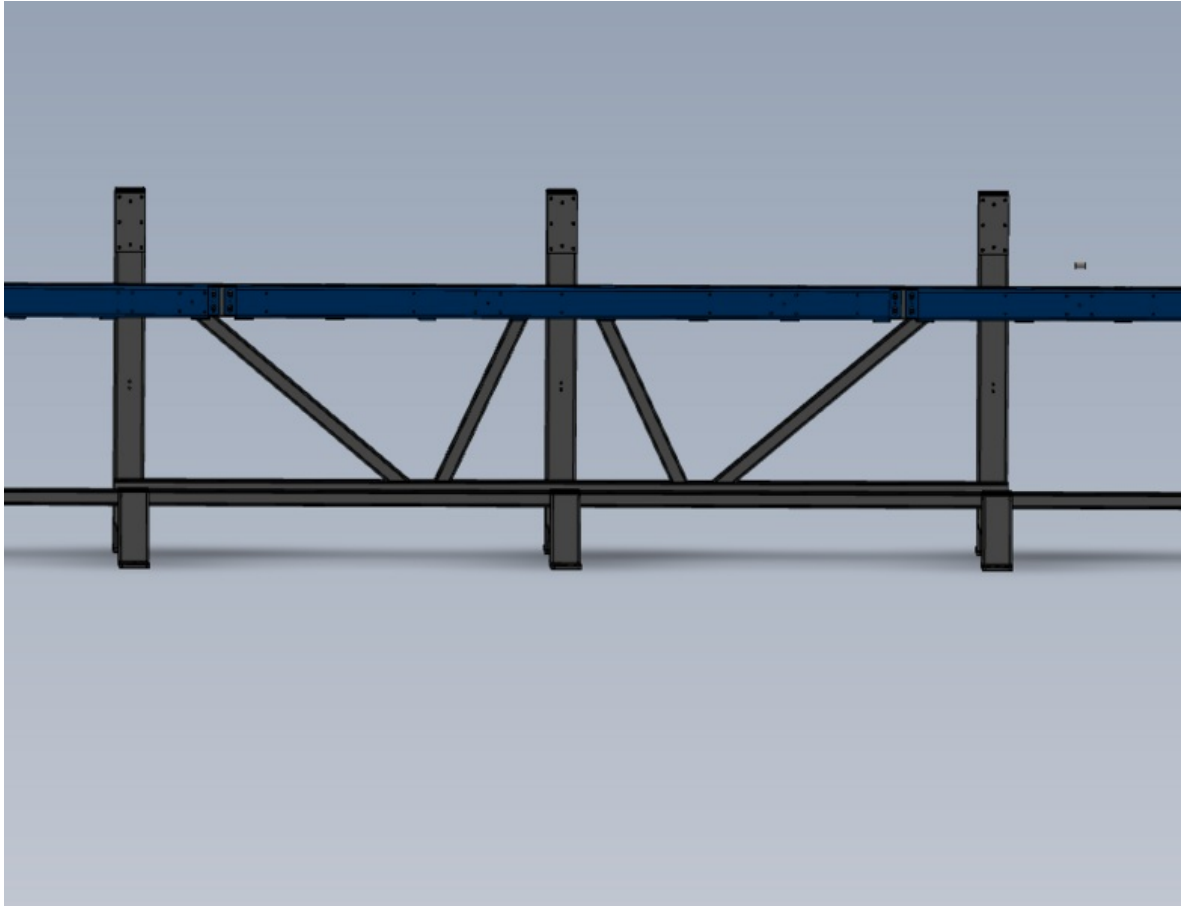

Fichier:R0015273 Module E support arm alignment Screenshot 2023-07-06 081549.png



R0015273_Module_E_support_arm_alignment_Screenshot_2023-07-06_081549

File history

Click on a date/time to view the file as it appeared at that time.

	Date/Time	Thumbnail	Dimensions	User	Comment
current	09:19, 6 July 2023		843 × 644 (32 KB)	Gareth Green (talk contribs)	R0015273_Module_E_support_arm_alignment_Screenshot_2023-07-06_081549

Horizontal resolution	37.79 dpc
Vertical resolution	37.79 dpc