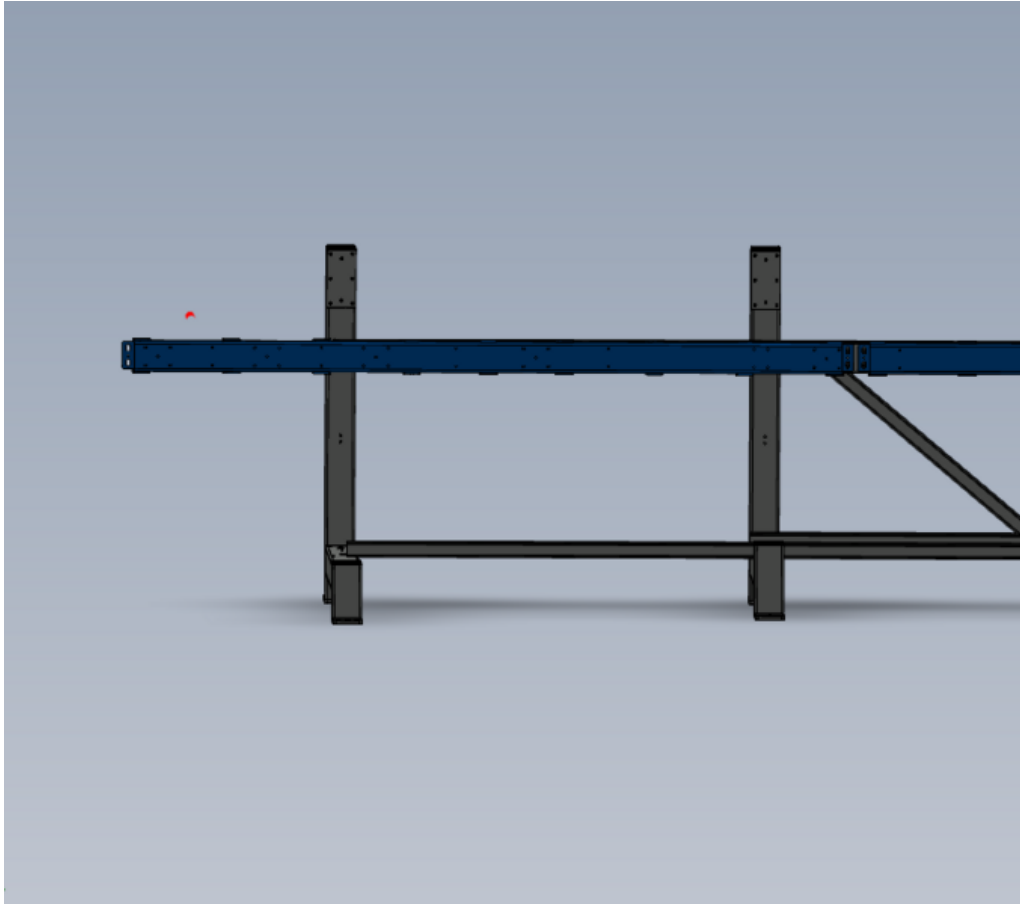

Fichier:R0015273 Module E support arm alignment Screenshot 2023-07-06 081535.png



R0015273_Module_E_support_arm_alignment_Screenshot_2023-07-06_081535

File history

Click on a date/time to view the file as it appeared at that time.

	Date/Time	Thumbnail	Dimensions	User	Comment
current	09:19, 6 July 2023		742 × 655 (20 KB)	Gareth Green (talk contribs)	R0015273_Module_E_support_arm_alignment_Screenshot_2023-07-06_081535

Horizontal resolution	37.79 dpc
Vertical resolution	37.79 dpc