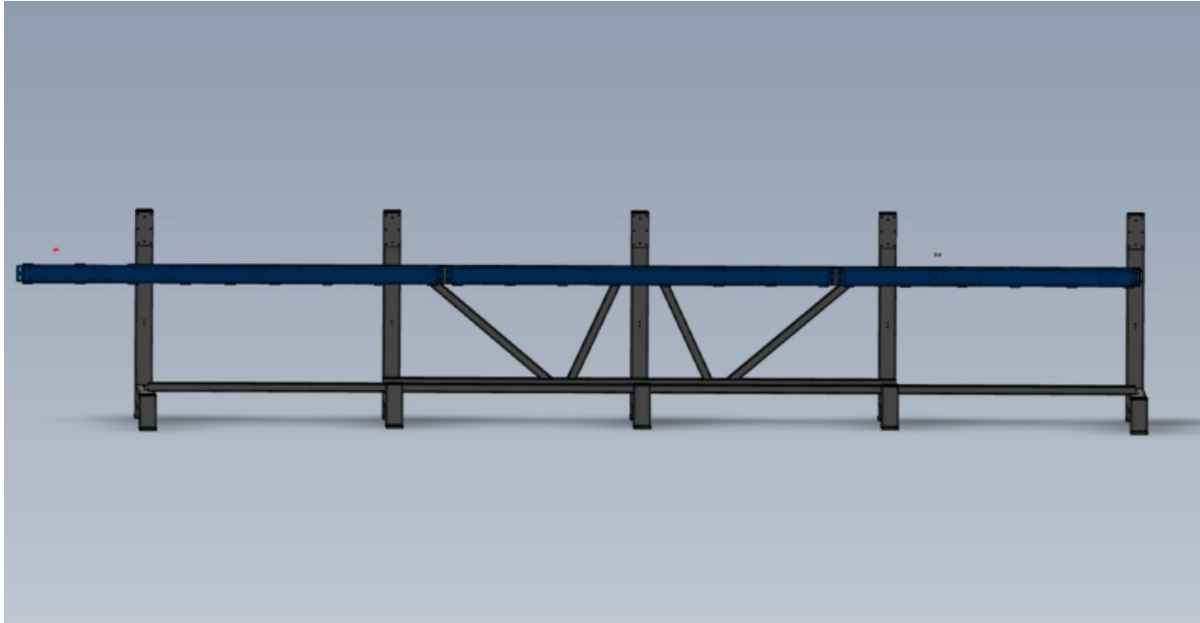

Fichier:R0015273 Module E support arm alignment Screenshot 2023-07-06 081522.png



R0015273_Module_E_support_arm_alignment_Screenshot_2023-07-06_081522

File history

Click on a date/time to view the file as it appeared at that time.

	Date/Time	Thumbnail	Dimensions	User	Comment
current	09:19, 6 July 2023		1,497 × 772 (49 KB)	Gareth Green (talk contribs)	R0015273_Module_E_support_arm_alignment_Screenshot_2023-07-06_081522

Horizontal resolution	37.79 dpc
Vertical resolution	37.79 dpc