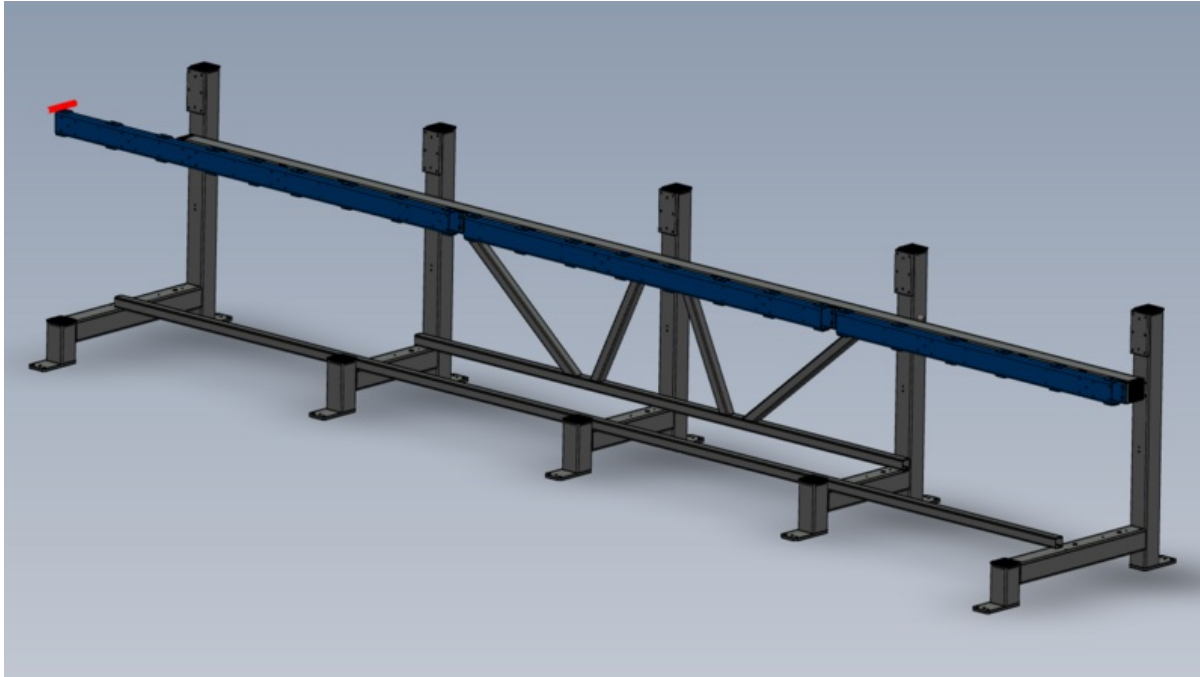

# Fichier:R0015273 Module E support arm alignment Screenshot 2023-07-06 081425.png



R0015273\_Module\_E\_support\_arm\_alignment\_Screenshot\_2023-07-06\_081425

## File history

Click on a date/time to view the file as it appeared at that time.

	Date/Time	Thumbnail	Dimensions	User	Comment
current	09:19, 6 July 2023		1,402 × 788 (185 KB)	Gareth Green (talk   contribs)	R0015273_Module_E_support_arm_alignment_Screenshot_2023-07-06_081425