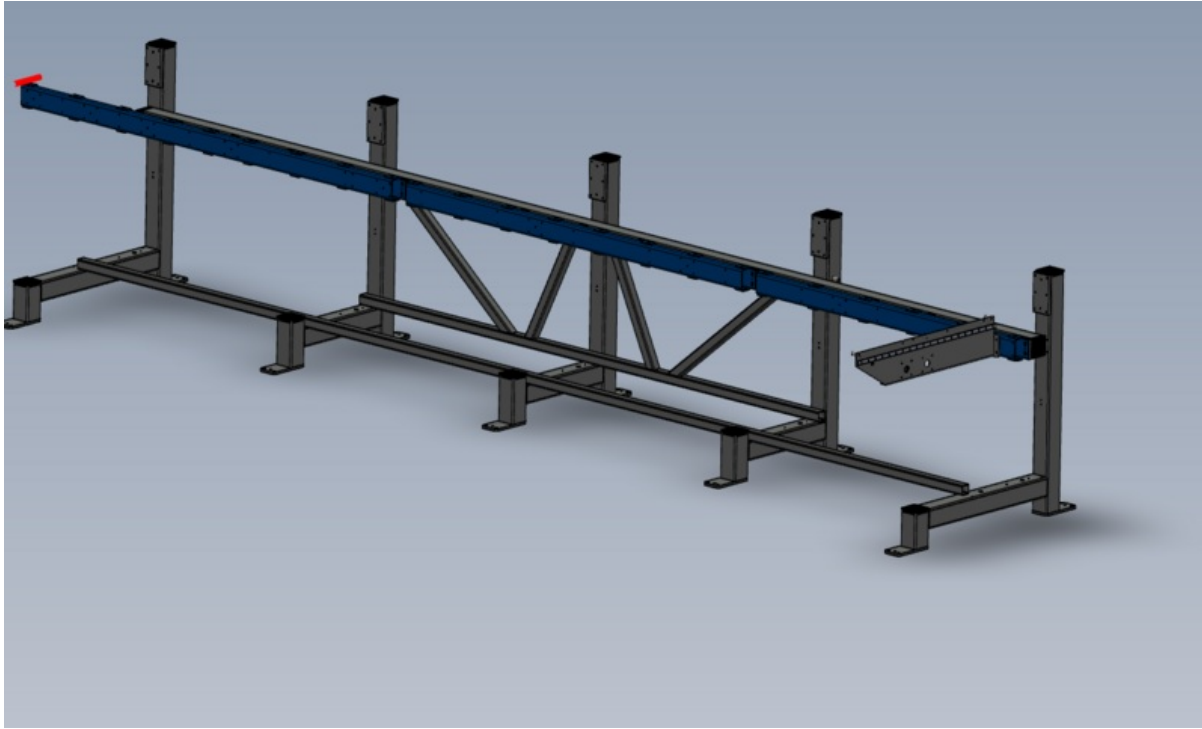

Fichier:R0015273 Module E support arm alignment Screenshot 2023-07-06 081323.png



R0015273_Module_E_support_arm_alignment_Screenshot_2023-07-06_081323

File history

Click on a date/time to view the file as it appeared at that time.

	Date/Time	Thumbnail	Dimensions	User	Comment
current	09:19, 6 July 2023		1,237 × 746 (148 KB)	Gareth Green (talk contribs)	R0015273_Module_E_support_arm_alignment_Screenshot_2023-07-06_081323

Horizontal resolution	37.79 dpc
Vertical resolution	37.79 dpc