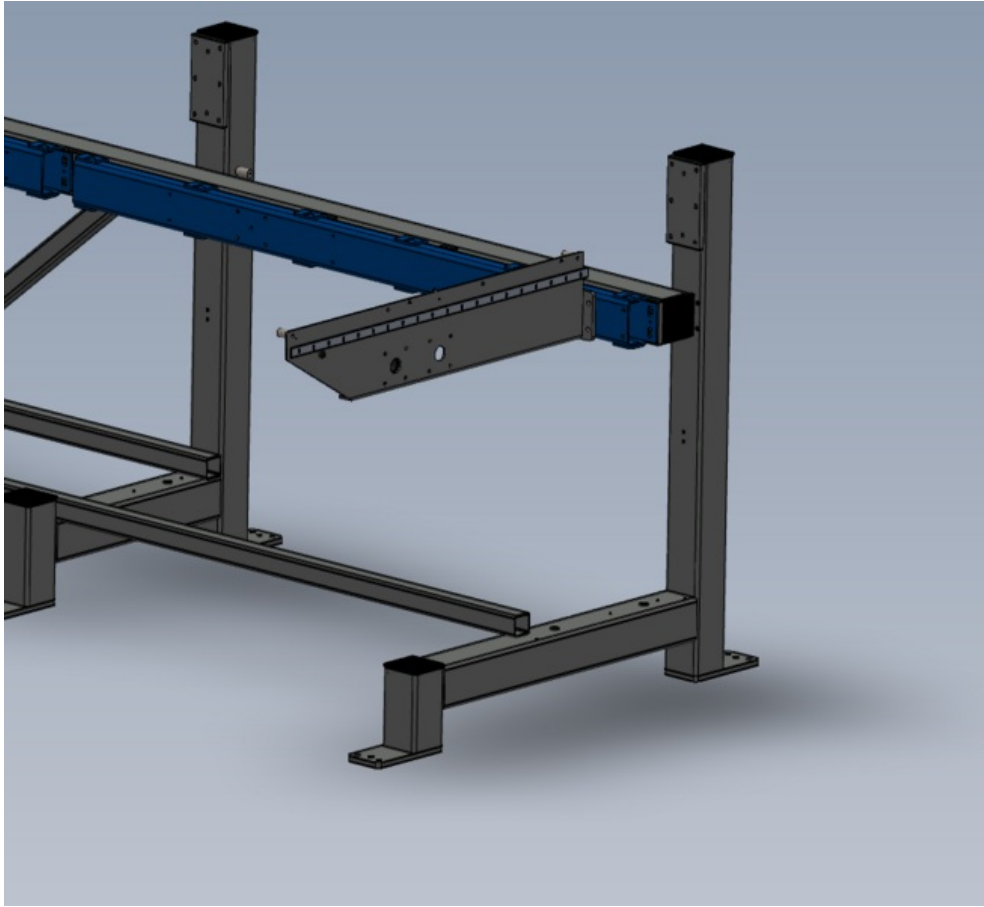

Fichier:R0015273 Module E support arm alignment Screenshot 2023-07-06 081310.png



R0015273_Module_E_support_arm_alignment_Screenshot_2023-07-06_081310

File history

Click on a date/time to view the file as it appeared at that time.

	Date/Time	Thumbnail	Dimensions	User	Comment
current	09:19, 6 July 2023		827 × 756 (117 KB)	Gareth Green (talk contribs)	R0015273_Module_E_support_arm_alignment_Screenshot_2023-07-06_081310

Horizontal resolution	37.79 dpc
Vertical resolution	37.79 dpc