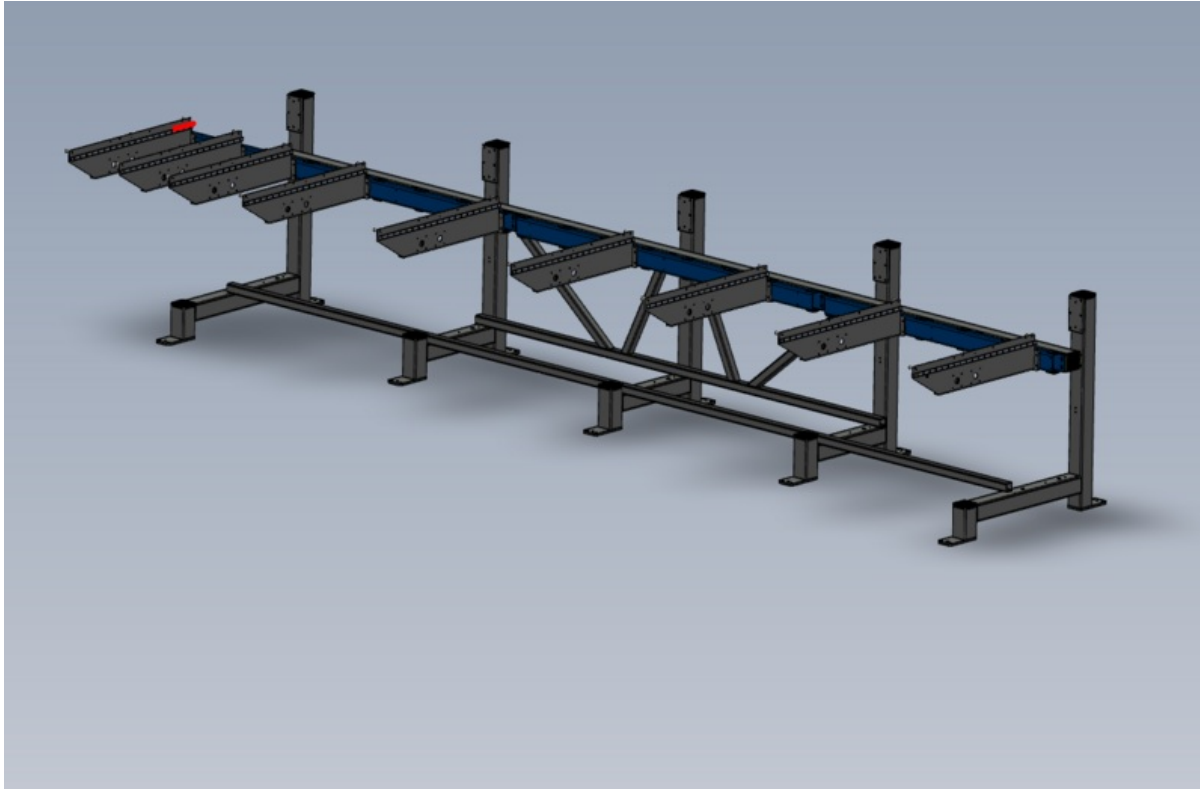

Fichier:R0015273 Module E support arm alignment Screenshot 2023-07-06 080924.png



R0015273_Module_E_support_arm_alignment_Screenshot_2023-07-06_080924

File history

Click on a date/time to view the file as it appeared at that time.

	Date/Time	Thumbnail	Dimensions	User	Comment
current	09:19, 6 July 2023		1,166 × 762 (123 KB)	Gareth Green (talk contribs)	R0015273_Module_E_support_arm_alignment_Screenshot_2023-07-06_080924

Horizontal resolution	37.79 dpc
Vertical resolution	37.79 dpc