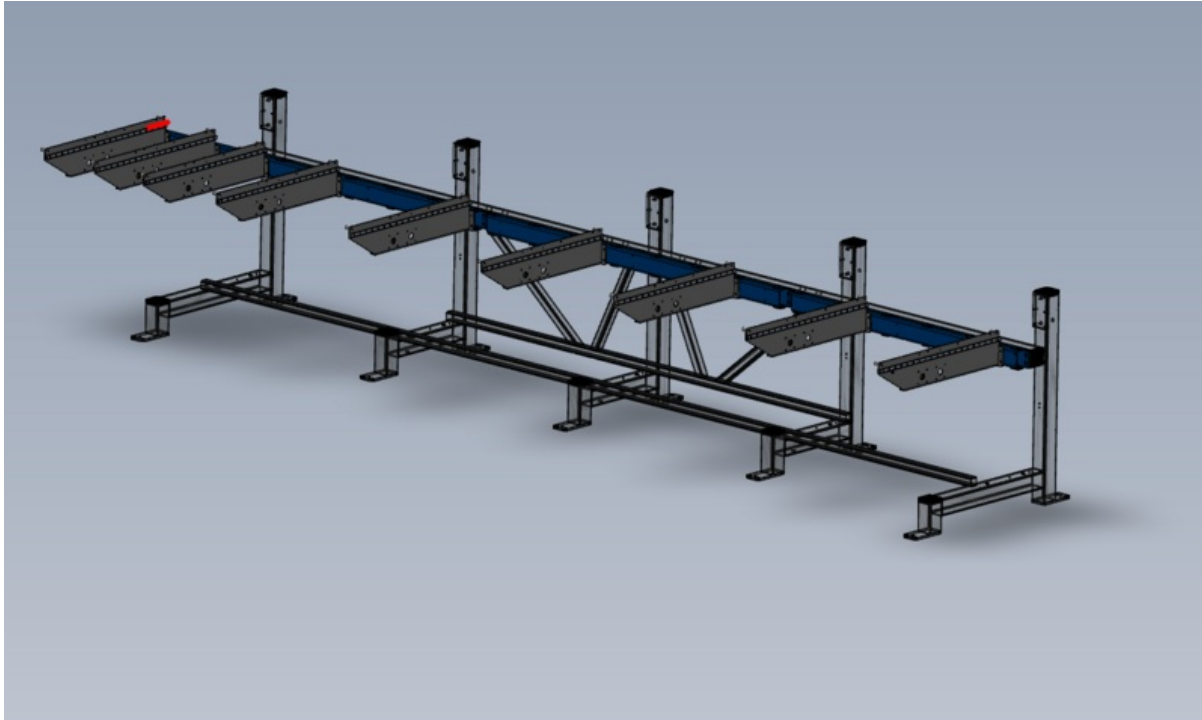

Fichier:R0015273 Module E support arm alignment Screenshot 2023-07-06 080108.png



R0015273_Module_E_support_arm_alignment_Screenshot_2023-07-06_080108

File history

Click on a date/time to view the file as it appeared at that time.

	Date/Time	Thumbnail	Dimensions	User	Comment
current	09:01, 6 July 2023		1,180 × 703 (171 KB)	Gareth Green (talk contribs)	R0015273_Module_E_support_arm_alignment_Screenshot_2023-07-06_080108

Horizontal resolution	37.79 dpc
Vertical resolution	37.79 dpc