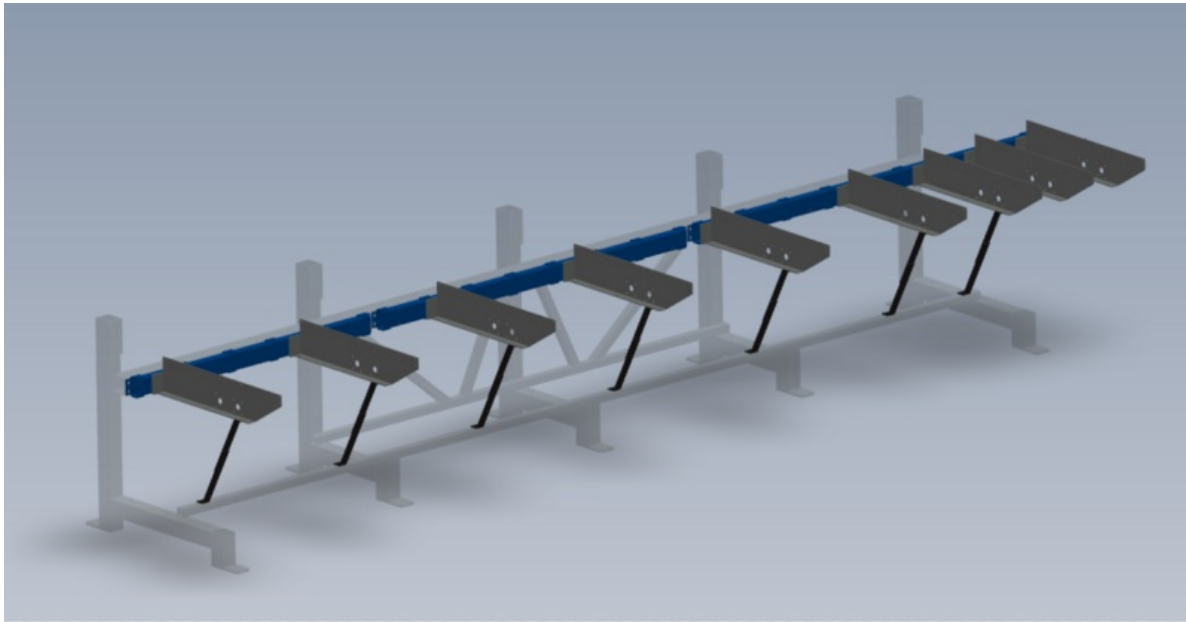

Fichier:R0015273 Module E support arm alignment Screenshot 2023-06-23 132812.png



R0015273_Module_E_support_arm_alignment_Screenshot_2023-06-23_132812

File history

Click on a date/time to view the file as it appeared at that time.

	Date/Time	Thumbnail	Dimensions	User	Comment
current	14:28, 23 June 2023		998 × 520 (140 KB)	Gareth Green (talk contribs)	R0015273_Module_E_support_arm_alignment_Screenshot_2023-06-23_132812