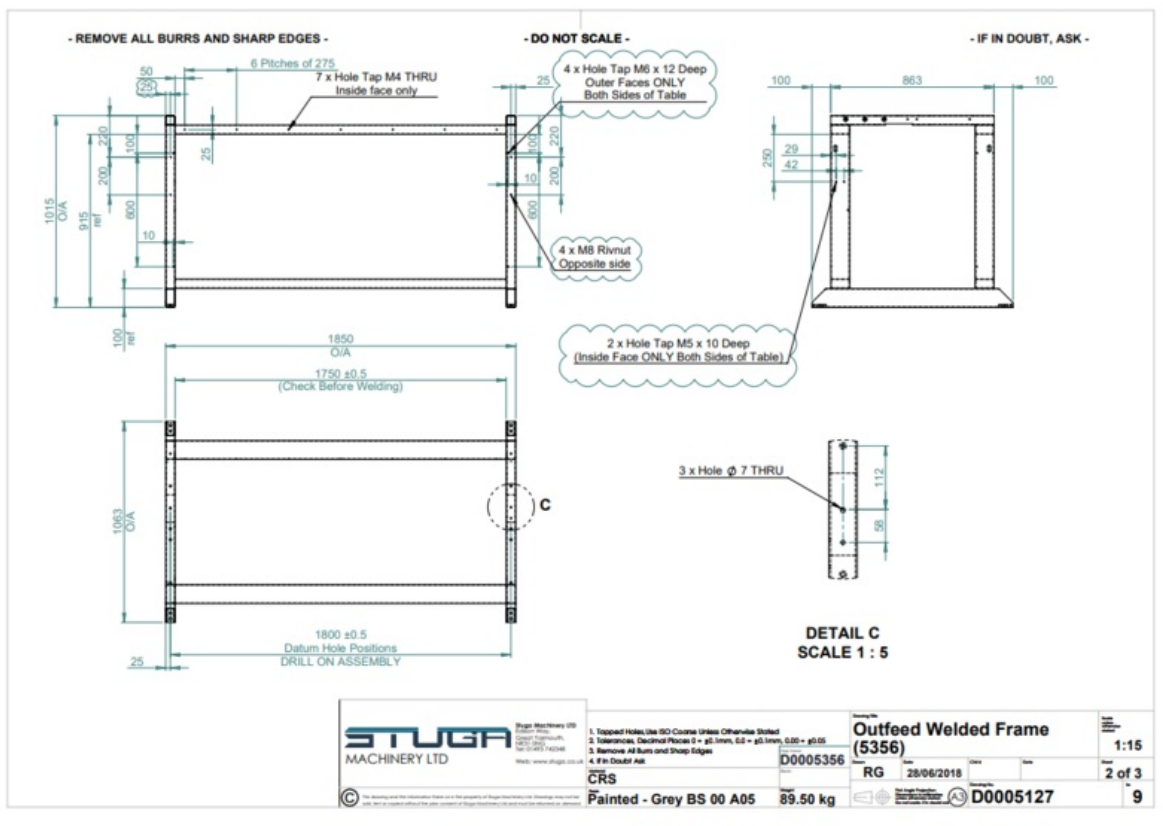

Fichier:R0015272 1st Stage fitting Saw Outfeed Screenshot 2024-01-29 143104.png



R0015272_1st_Stage_fitting_Saw_Outfeed_Screenshot_2024-01-29_143104

File history

Click on a date/time to view the file as it appeared at that time.

	Date/Time	Thumbnail	Dimensions	User	Comment
current	16:34, 29 January 2024		1,059 × 747 (158 KB)	Gareth Green (talk contribs)	R0015272_1st_Stage_fitting_Saw_Outfeed_Screenshot_2024-01-29_143104

Horizontal resolution	37.79 dpc
Vertical resolution	37.79 dpc