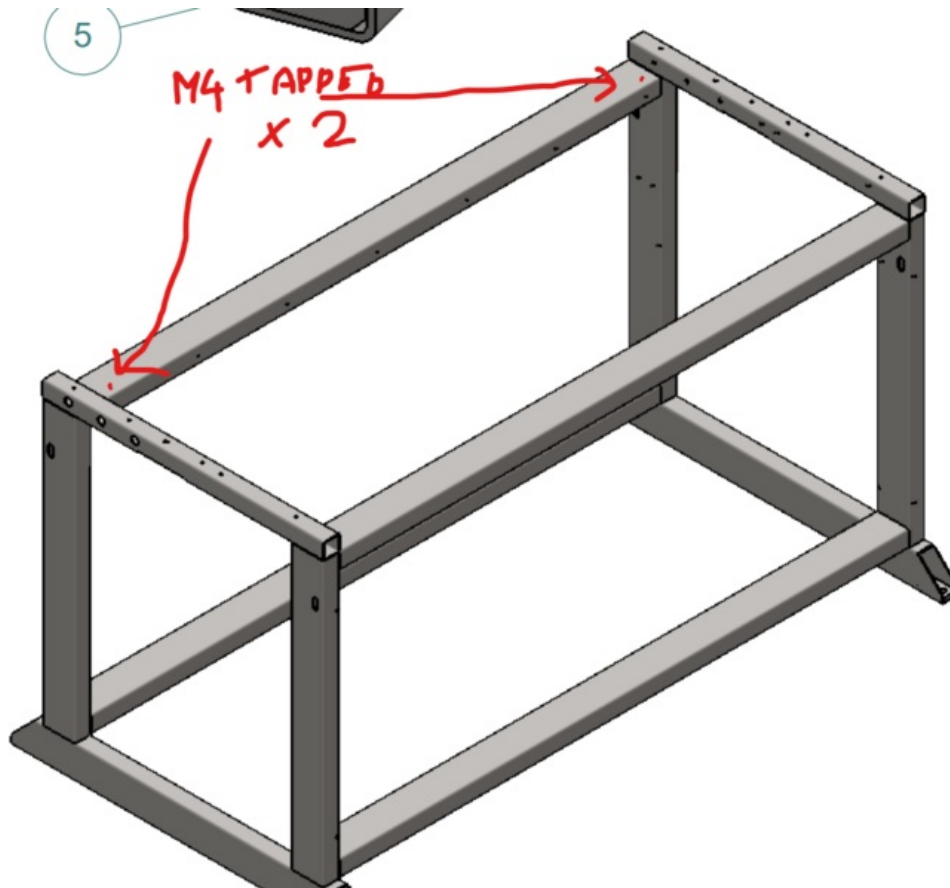

# Fichier:R0015272 1st Stage fitting Saw Outfeed Screenshot 2023-10-10 094127.png

R0015272\_1st\_Stage\_fitting\_Saw\_Outfeed\_Screenshot\_2023-10-10\_094127