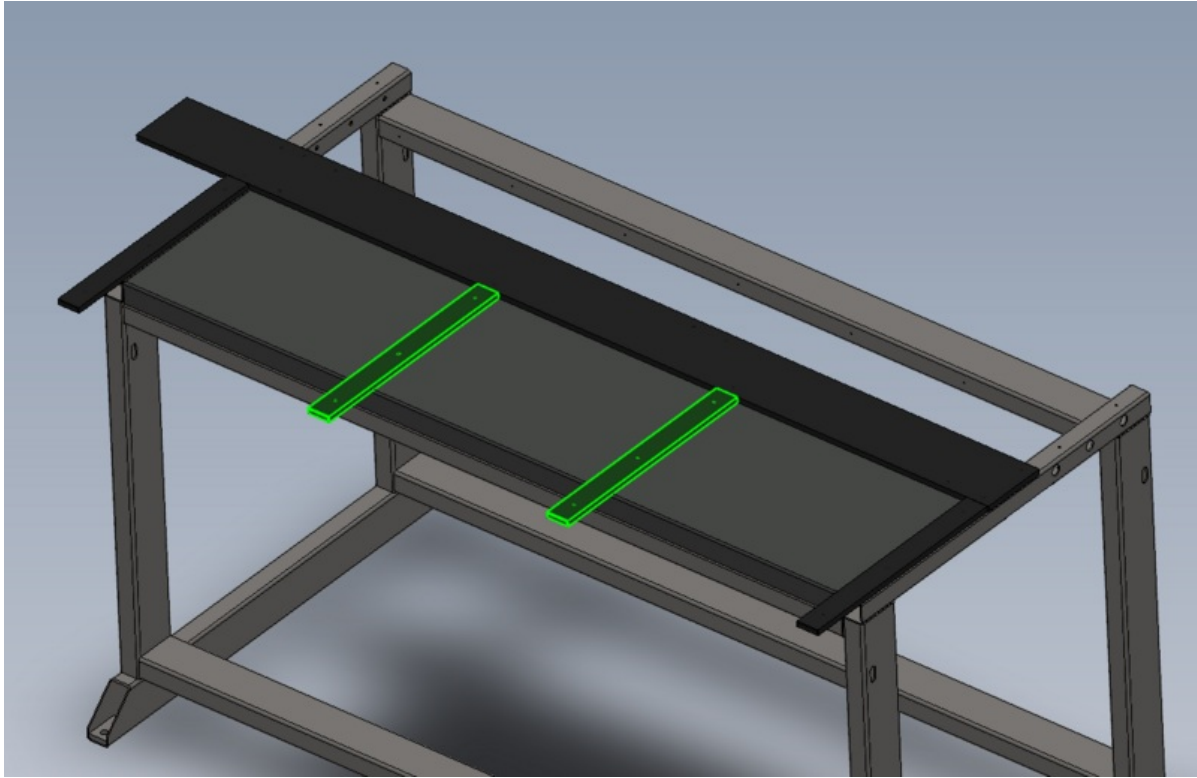

Fichier:R0015272 1st Stage fitting Saw Outfeed Screenshot 2023-08-30 135558.png



R0015272_1st_Stage_fitting_Saw_Outfeed_Screenshot_2023-08-30_135558

File history

Click on a date/time to view the file as it appeared at that time.

	Date/Time	Thumbnail	Dimensions	User	Comment
current	14:56, 30 August 2023		1,112 × 720 (156 KB)	Gareth Green (talk contribs)	R0015272_1st_Stage_fitting_Saw_Outfeed_Screenshot_2023-08-30_135558

You cannot overwrite this file.

File usage

The following page links to this file:

R0015272 1st Stage fitting Saw Outfeed

Metadata

This file contains additional information, probably added from the digital camera or scanner used to create or digitize it. If the file has been modified from its original state, some details may not fully reflect the modified file.

Horizontal resolution	37.79 dpc
Vertical resolution	37.79 dpc