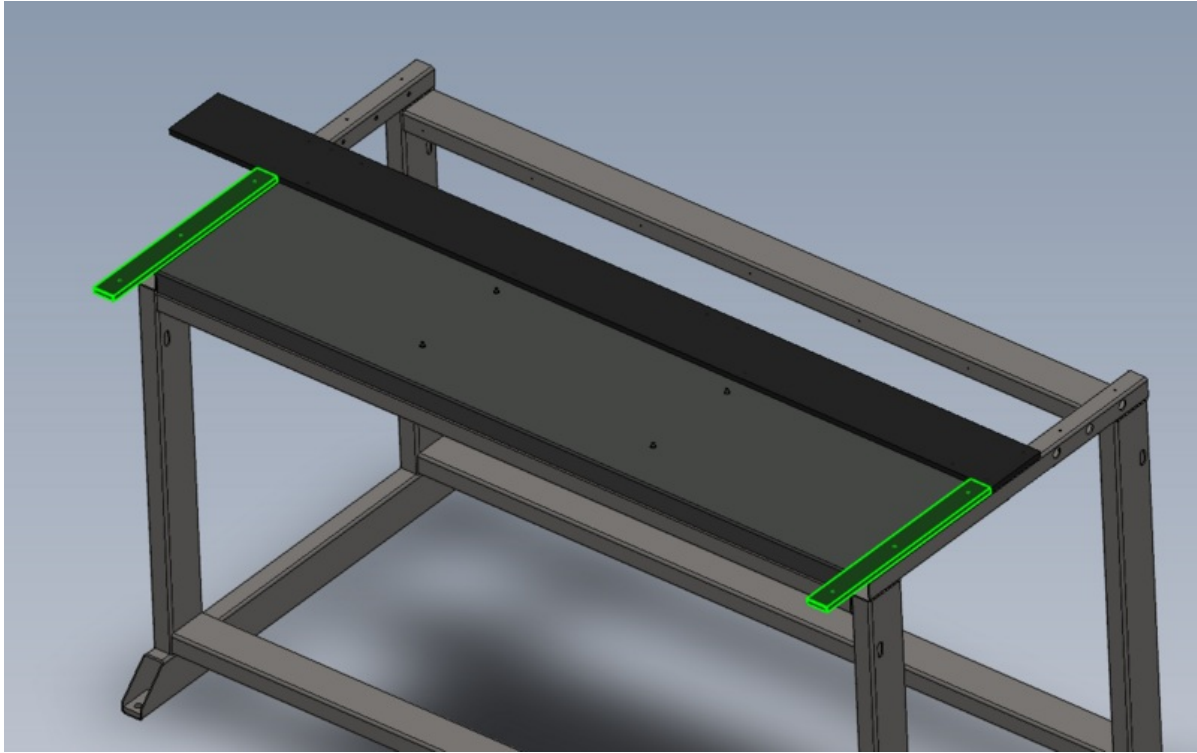

Fichier:R0015272 1st Stage fitting Saw Outfeed Screenshot 2023-08-30 135548.png



R0015272_1st_Stage_fitting_Saw_Outfeed_Screenshot_2023-08-30_135548

File history

Click on a date/time to view the file as it appeared at that time.

| | Date/Time | Thumbnail | Dimensions | User | Comment |
|---------|---------------------------------------|---|----------------------|--------------------------------|---|
| current | 14:56, 30 August 2023 |  | 1,152 × 722 (156 KB) | Gareth Green (talk contribs) | R0015272_1st_Stage_fitting_Saw_Outfeed_Screenshot_2023-08-30_135548 |

You cannot overwrite this file.

File usage

The following page links to this file:

[R0015272 1st Stage fitting Saw Outfeed](#)

Metadata

This file contains additional information, probably added from the digital camera or scanner used to create or digitize it. If the file has been modified from its original state, some details may not fully reflect the modified file.