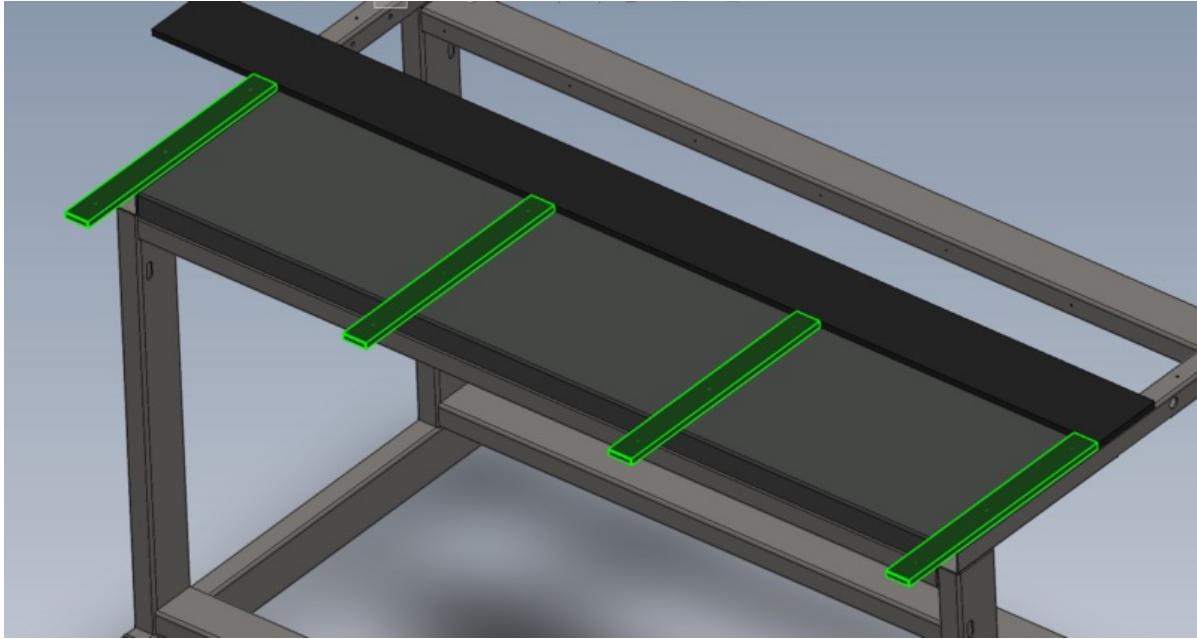

Fichier:R0015272 1st Stage fitting Saw Outfeed Screenshot 2023-08-30 135442.png



R0015272_1st_Stage_fitting_Saw_Outfeed_Screenshot_2023-08-30_135442

File history

Click on a date/time to view the file as it appeared at that time.

	Date/Time	Thumbnail	Dimensions	User	Comment
current	14:54, 30 August 2023		1,453 × 771 (166 KB)	Gareth Green (talk contribs)	R0015272_1st_Stage_fitting_Saw_Outfeed_Screenshot_2023-08-30_135442

You cannot overwrite this file.

File usage

The following page links to this file:

R0015272 1st Stage fitting Saw Outfeed

Metadata

This file contains additional information, probably added from the digital camera or scanner used to create or digitize it. If the file has been modified from its original state, some details may not fully reflect the modified file.

Horizontal resolution	37.79 dpc
Vertical resolution	37.79 dpc