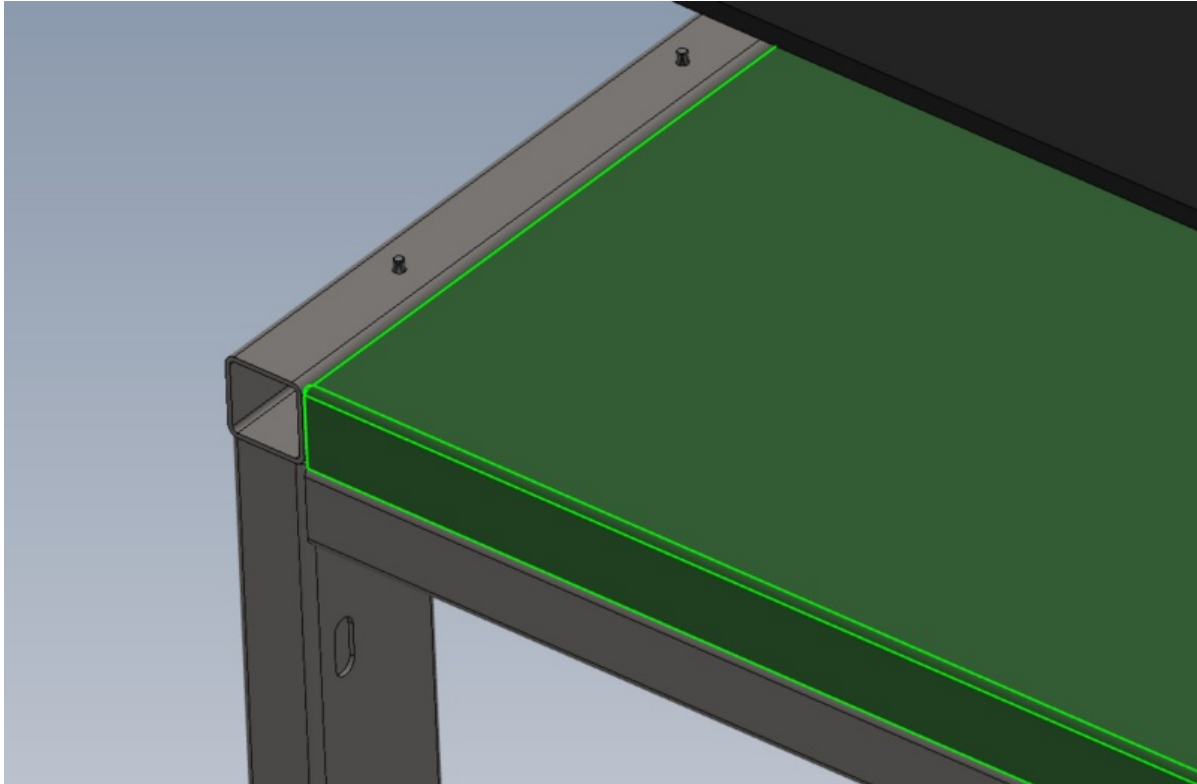

Fichier:R0015272 1st Stage fitting Saw Outfeed Screenshot 2023-08-30 134721.png



R0015272_1st_Stage_fitting_Saw_Outfeed_Screenshot_2023-08-30_134721

File history

Click on a date/time to view the file as it appeared at that time.

| | Date/Time | Thumbnail | Dimensions | User | Comment |
|---------|---------------------------------------|---|---------------------|--------------------------------|---|
| current | 14:47, 30 August 2023 |  | 1,105 × 722 (61 KB) | Gareth Green (talk contribs) | R0015272_1st_Stage_fitting_Saw_Outfeed_Screenshot_2023-08-30_134721 |

You cannot overwrite this file.

File usage

The following page links to this file:

[R0015272 1st Stage fitting Saw Outfeed](#)

Metadata

This file contains additional information, probably added from the digital camera or scanner used to create or digitize it. If the file has been modified from its original state, some details may not fully reflect the modified file.

| | |
|-----------------------|-----------|
| Horizontal resolution | 37.79 dpc |
| Vertical resolution | 37.79 dpc |