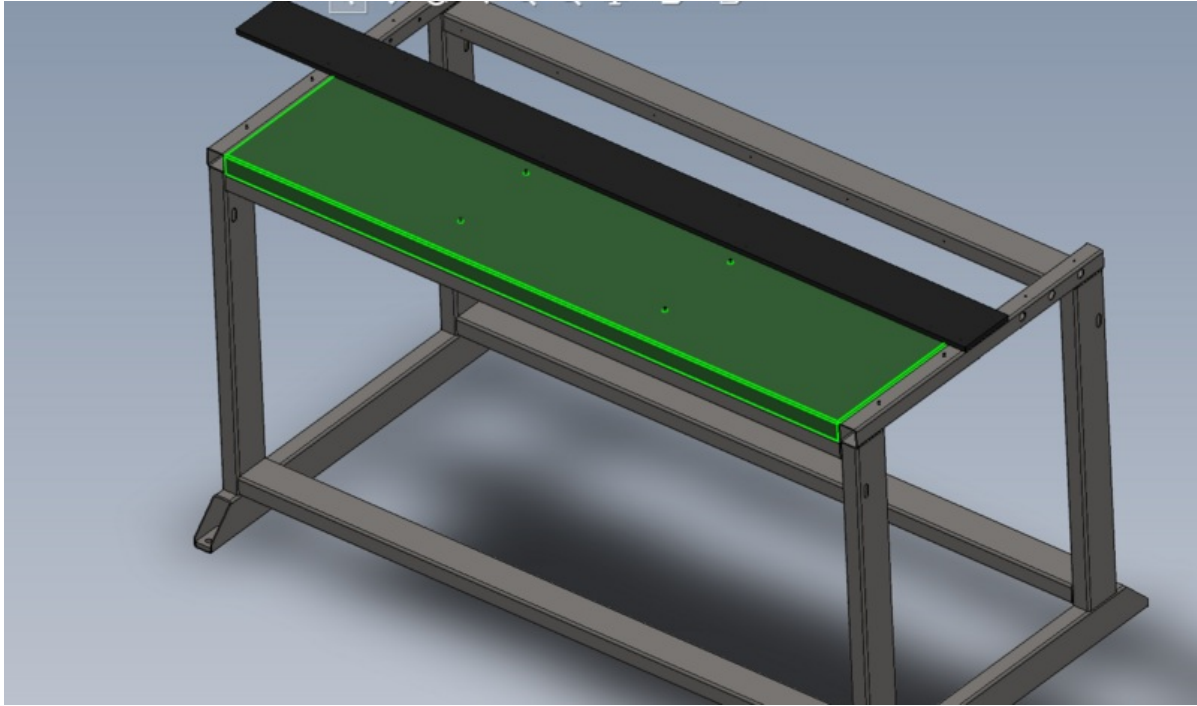

# Fichier:R0015272 1st Stage fitting Saw Outfeed Screenshot 2023-08-30 134656.png



R0015272\_1st\_Stage\_fitting\_Saw\_Outfeed\_Screenshot\_2023-08-30\_134656

Horizontal resolution	37.79 dpc
Vertical resolution	37.79 dpc