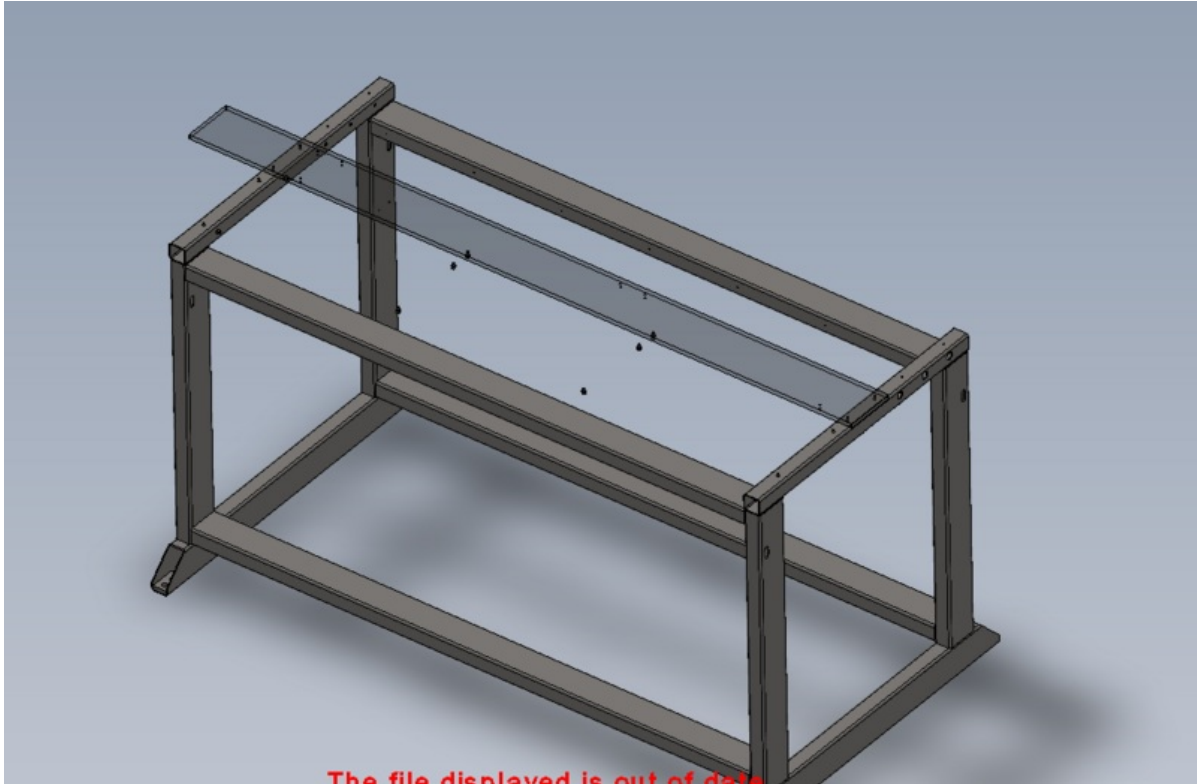

Fichier:R0015272 1st Stage fitting Saw Outfeed Screenshot 2023-08-30 122105.png



R0015272_1st_Stage_fitting_Saw_Outfeed_Screenshot_2023-08-30_122105

File history

Click on a date/time to view the file as it appeared at that time.

	Date/Time	Thumbnail	Dimensions	User	Comment
current	13:21, 30 August 2023		1,013 × 664 (147 KB)	Gareth Green (talk contribs)	R0015272_1st_Stage_fitting_Saw_Outfeed_Screenshot_2023-08-30_122105

You cannot overwrite this file.

File usage

The following page links to this file:

R0015272 1st Stage fitting Saw Outfeed

Metadata

This file contains additional information, probably added from the digital camera or scanner used to create or digitize it. If the file has been modified from its original state, some details may not fully reflect the modified file.

Horizontal resolution	37.79 dpc
Vertical resolution	37.79 dpc