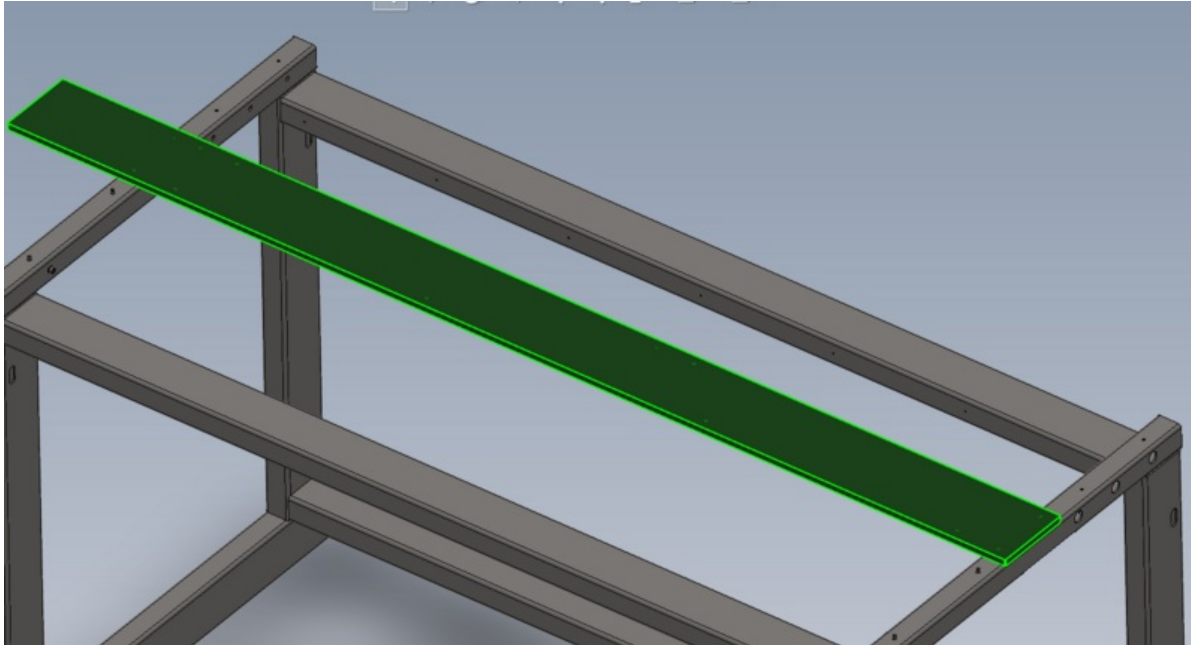

Fichier:R0015272 1st Stage fitting Saw Outfeed Screenshot 2023-08-30 121301.png



R0015272_1st_Stage_fitting_Saw_Outfeed_Screenshot_2023-08-30_121301

File history

Click on a date/time to view the file as it appeared at that time.

	Date/Time	Thumbnail	Dimensions	User	Comment
current	13:13, 30 August 2023		1,417 × 761 (126 KB)	Gareth Green (talk contribs)	R0015272_1st_Stage_fitting_Saw_Outfeed_Screenshot_2023-08-30_121301

You cannot overwrite this file.

File usage

The following page links to this file:

[R0015272 1st Stage fitting Saw Outfeed](#)

Metadata

This file contains additional information, probably added from the digital camera or scanner used to create or digitize it. If the file has been modified from its original state, some details may not fully reflect the modified file.

Horizontal resolution	37.79 dpc
Vertical resolution	37.79 dpc