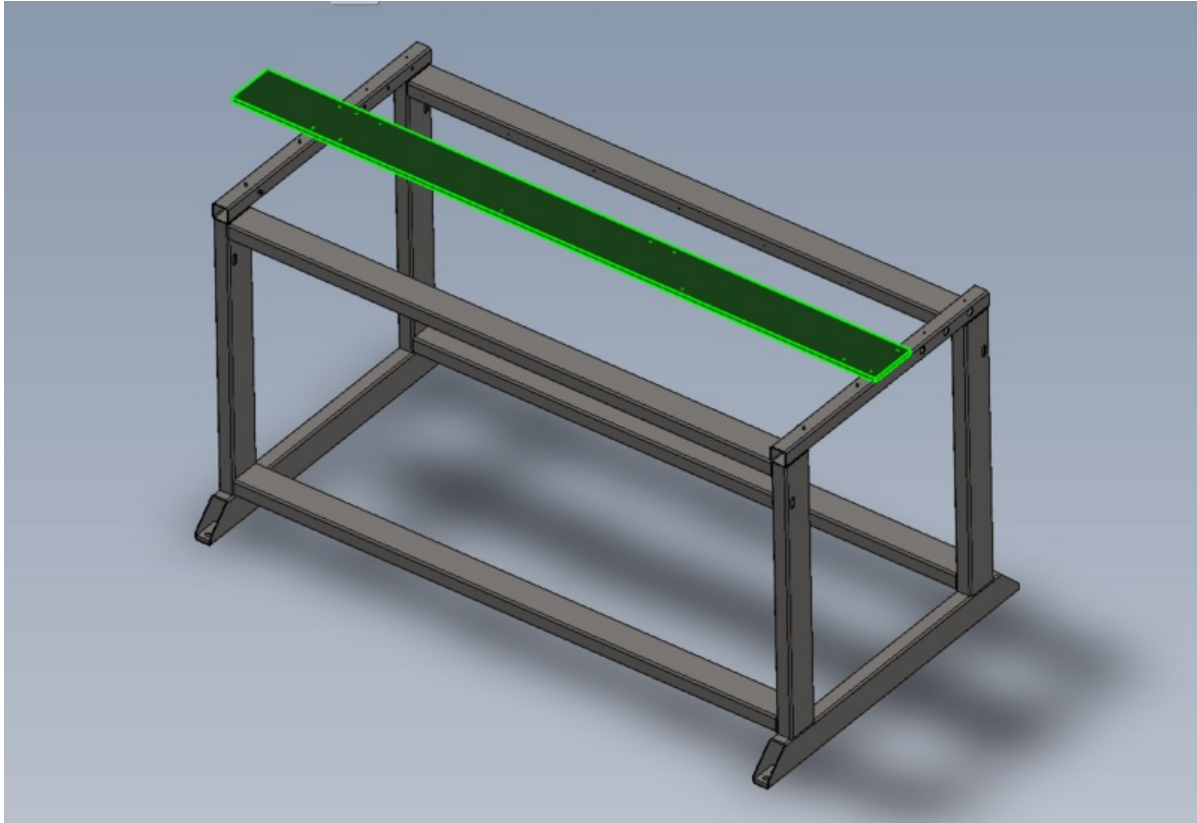

# Fichier:R0015272 1st Stage fitting Saw Outfeed Screenshot 2023-08-30 120909.png



R0015272\_1st\_Stage\_fitting\_Saw\_Outfeed\_Screenshot\_2023-08-30\_120909

## File history

Click on a date/time to view the file as it appeared at that time.

	Date/Time	Thumbnail	Dimensions	User	Comment
current	13:09, 30 August 2023		1,043 × 716 (178 KB)	Gareth Green (talk   contribs)	R0015272_1st_Stage_fitting_Saw_Outfeed_Screenshot_2023-08-30_120909

Horizontal resolution	37.79 dpc
Vertical resolution	37.79 dpc