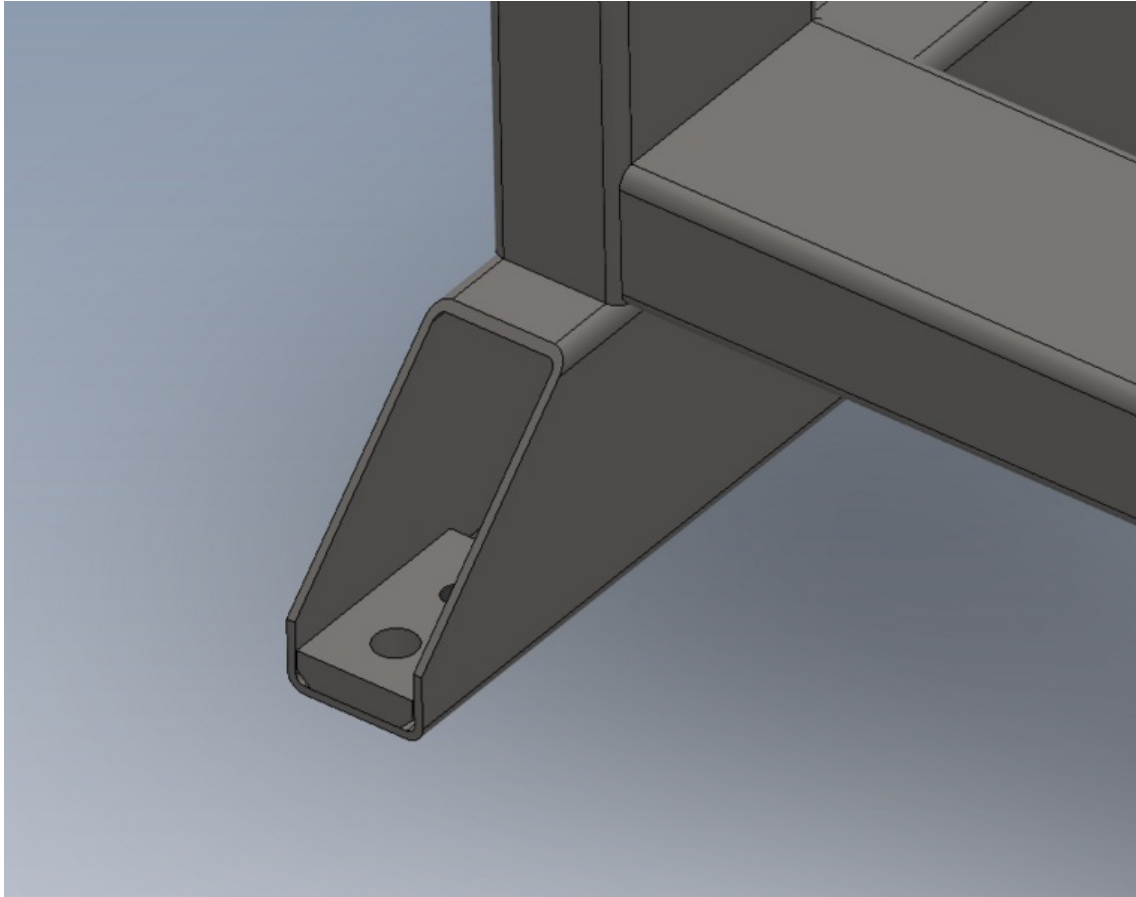

# Fichier:R0015272 1st Stage fitting Saw Outfeed Screenshot 2023-08-30 115846.png



R0015272\_1st\_Stage\_fitting\_Saw\_Outfeed\_Screenshot\_2023-08-30\_115846