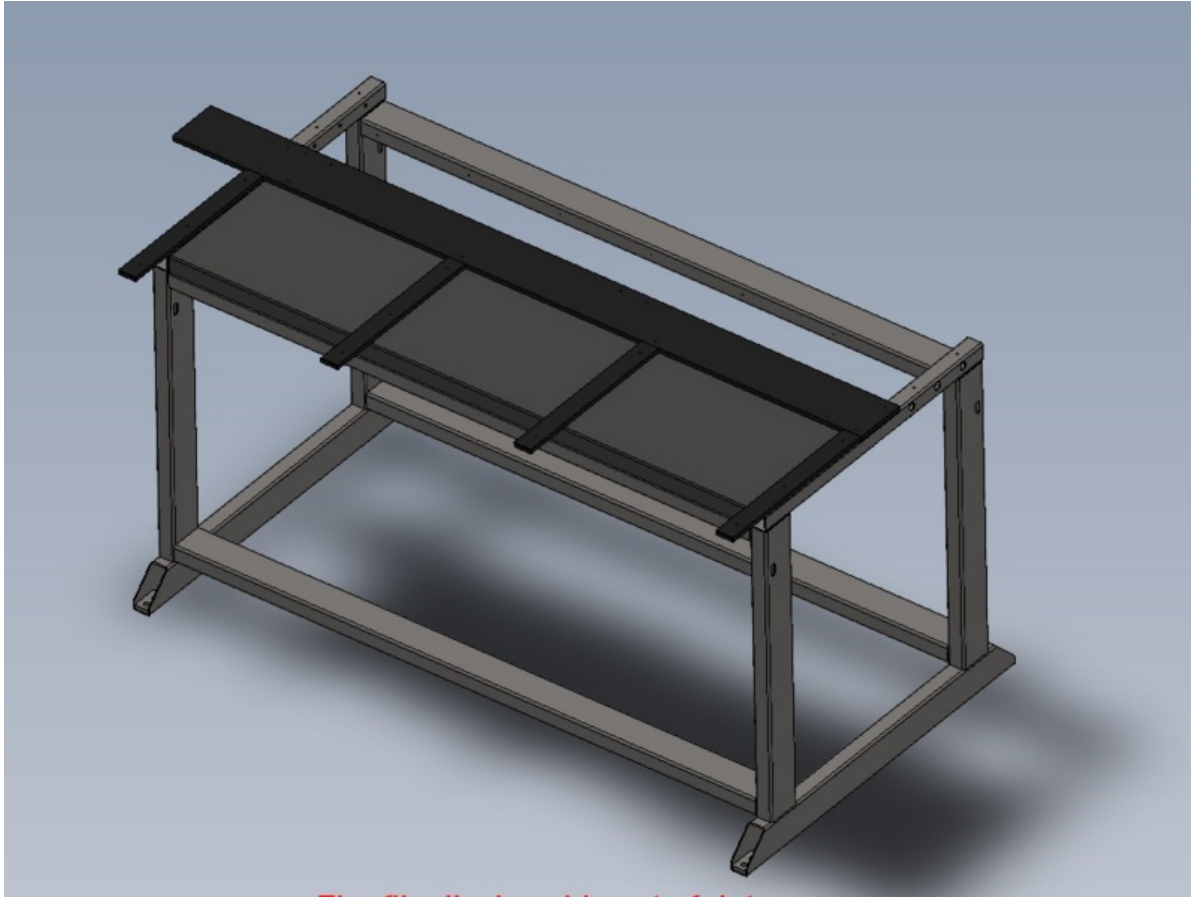

# Fichier:R0015272 1st Stage fitting Saw Outfeed Screenshot 2023-08-30 115613.png



R0015272\_1st\_Stage\_fitting\_Saw\_Outfeed\_Screenshot\_2023-08-30\_115613

## File history

Click on a date/time to view the file as it appeared at that time.

	Date/Time	Thumbnail	Dimensions	User	Comment
current	<a href="#">12:56, 30 August 2023</a>		973 × 730 (174 KB)	Gareth Green (talk   contribs)	R0015272_1st_Stage_fitting_Saw_Outfeed_Screenshot_2023-08-30_115613