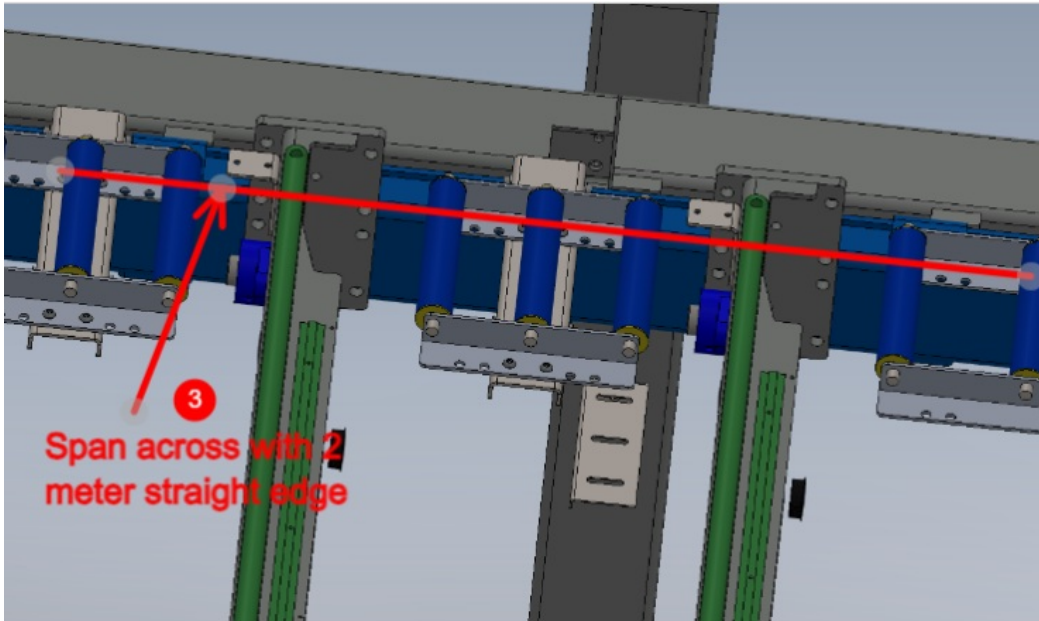

Fichier:R0015267 Assemble Backfences Fit and Align Screenshot 2023-09-07 151108.png

No higher resolution available.


Horizontal resolution	37.79 dpc
Vertical resolution	37.79 dpc