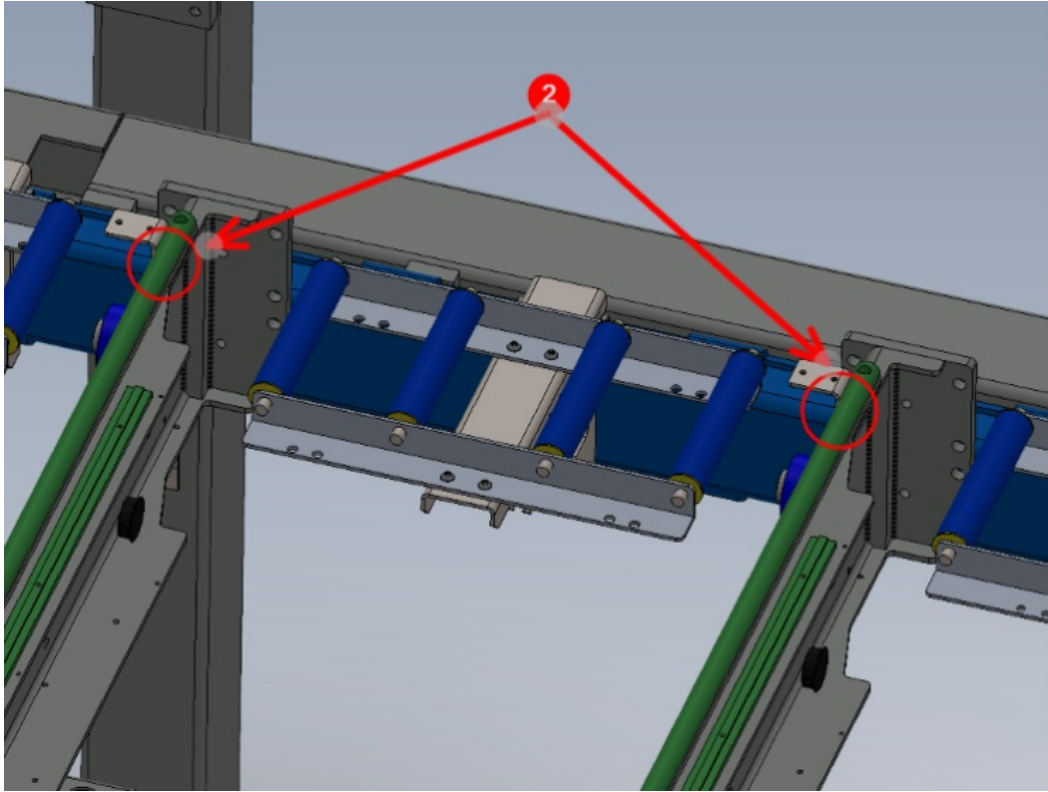

Fichier:R0015267 Assemble Backfences Fit and Align Screenshot 2023-09-07 151102.png

No higher resolution available.


R0015267_Assemble_Backfences_Fit_and_Align_Screenshot_2023-09-07_151102

File history

Click on a date/time to view the file as it appeared at that time.

	Date/Time	Thumbnail	Dimensions	User	Comment
current	16:11, 7 September 2023		750 × 559 (232 KB)	Gareth Green (talk contribs)	R0015267_Assemble_Backfences_Fit_and_Align_Screenshot_2023-09-07_151102

Horizontal resolution	37.79 dpc
Vertical resolution	37.79 dpc