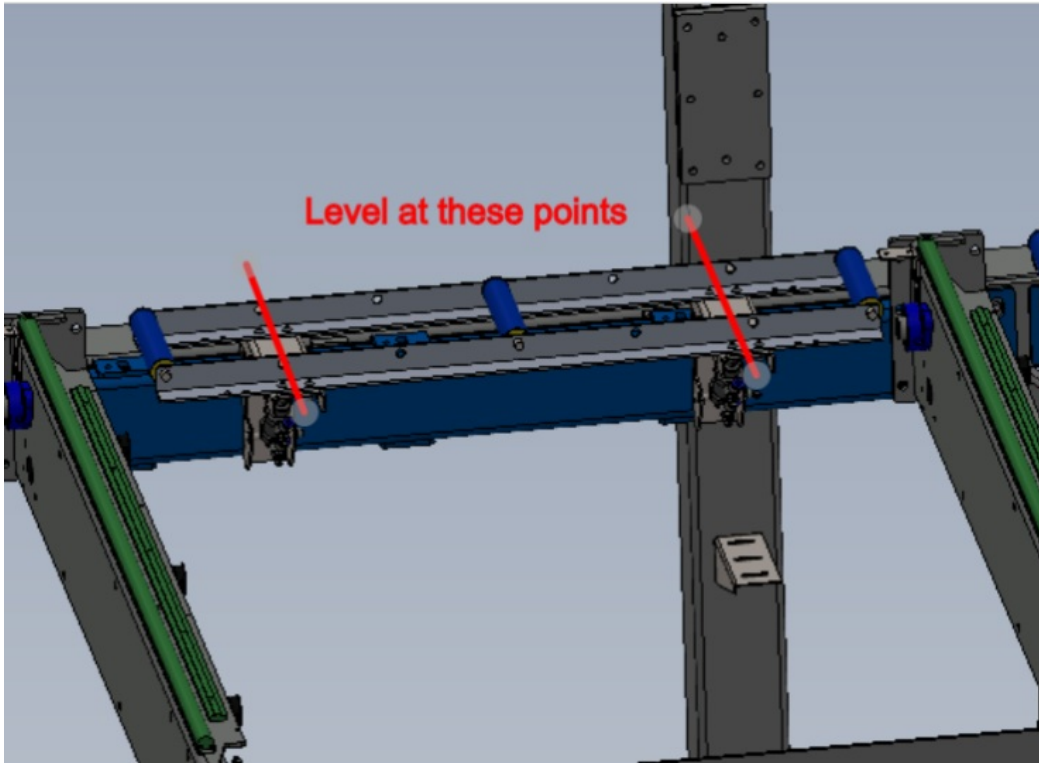

Fichier:R0015267 Assemble Backfences Fit and Align Screenshot 2023-09-07 151012.png

No higher resolution available.


R0015267_Assemble_Backfences_Fit_and_Align_Screenshot_2023-09-07_151012

File history

Click on a date/time to view the file as it appeared at that time.

	Date/Time	Thumbnail	Dimensions	User	Comment
current	16:10, 7 September 2023		740 × 539 (159 KB)	Gareth Green (talk contribs)	R0015267_Assemble_Backfences_Fit_and_Align_Screenshot_2023-09-07_151012

Horizontal resolution	37.79 dpc
Vertical resolution	37.79 dpc