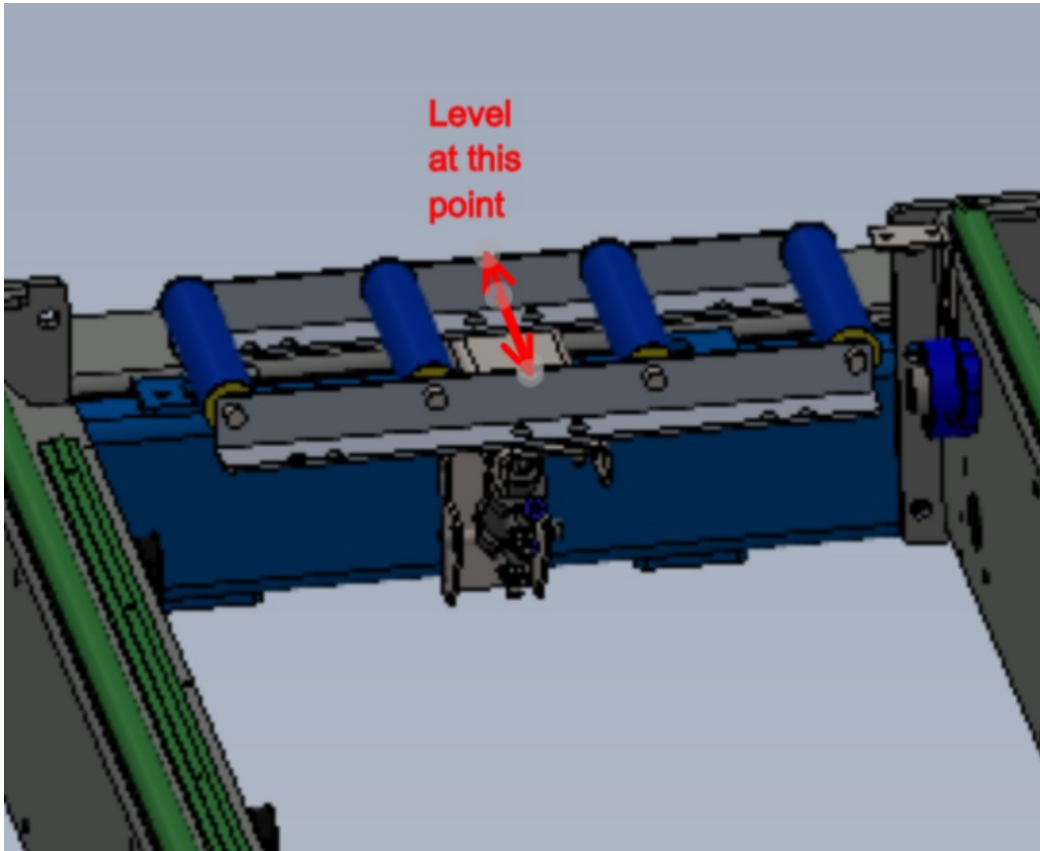

# Fichier:R0015267 Assemble Backfences Fit and Align Screenshot 2023-09-07 150952.png



R0015267\_Assemble\_Backfences\_Fit\_and\_Align\_Screenshot\_2023-09-07\_150952

## File history

Click on a date/time to view the file as it appeared at that time.

	Date/Time	Thumbnail	Dimensions	User	Comment
current	16:09, 7 September 2023		748 × 604 (194 KB)	Gareth Green (talk   contribs)	R0015267_Assemble_Backfences_Fit_and_Align_Screenshot_2023-09-07_150952