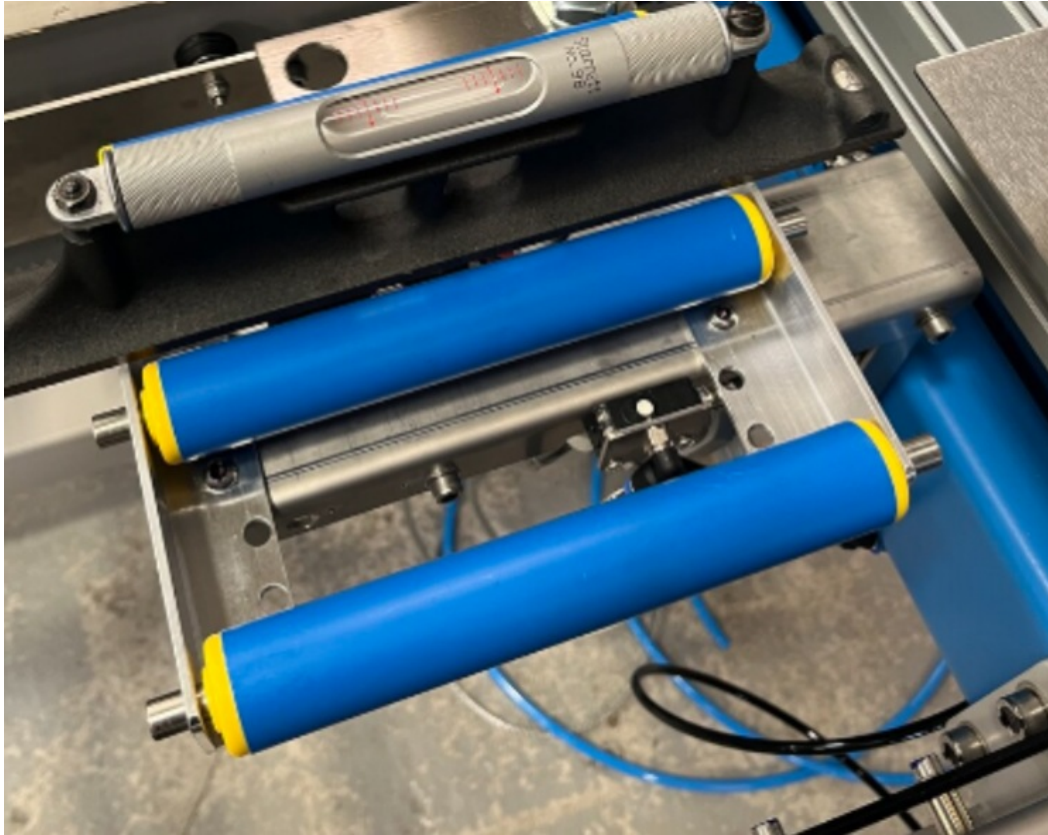

# Fichier:R0015267 Assemble Backfences Fit and Align Screenshot 2023-09-07 150927.png

No higher resolution available.
