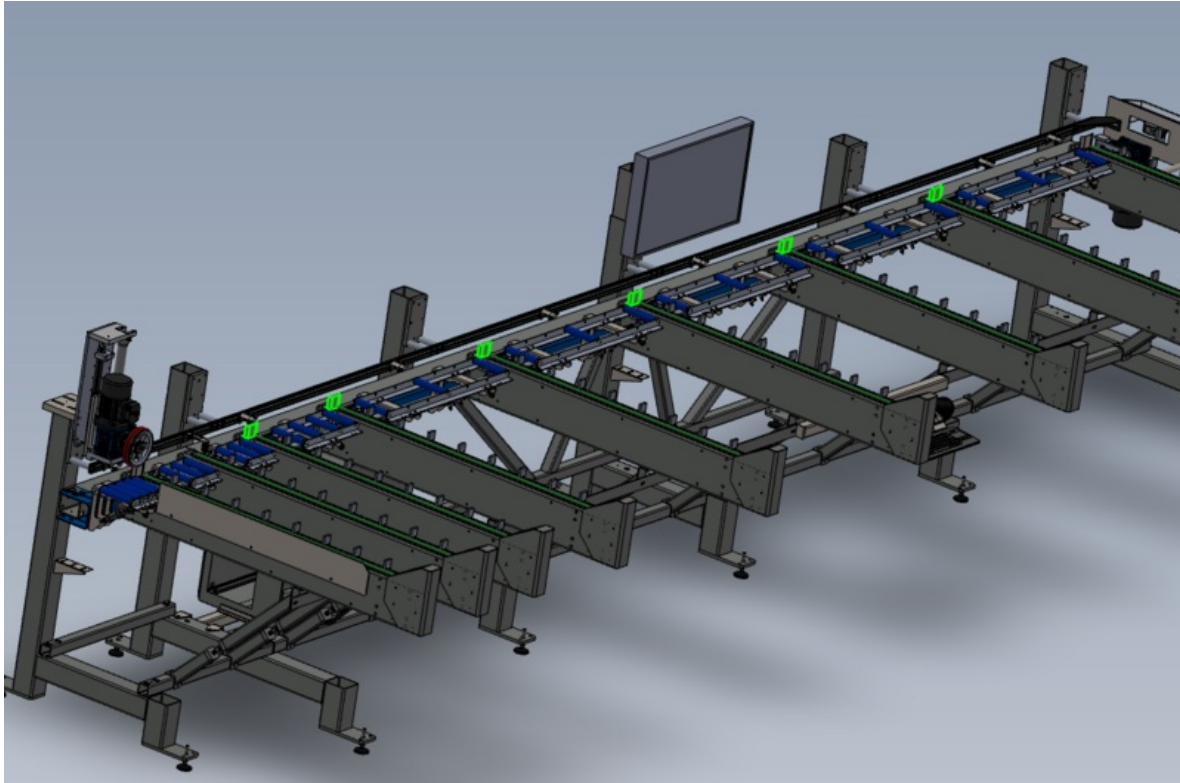

Fichier:R0015267 Assemble Backfences Fit and Align Screenshot 2023-07-05 122227.png



R0015267_Assemble_Backfences_Fit_and_Align_Screenshot_2023-07-05_122227

File history

Click on a date/time to view the file as it appeared at that time.

	Date/Time	Thumbnail	Dimensions	User	Comment
current	13:22, 5 July 2023		1,086 × 720 (312 KB)	Gareth Green (talk contribs)	R0015267_Assemble_Backfences_Fit_and_Align_Screenshot_2023-07-05_122227

You cannot overwrite this file.

File usage

The following page links to this file:

R0015267 Assemble Backfences, Fit and Align

Metadata

This file contains additional information, probably added from the digital camera or scanner used to create or digitize it. If the file has been modified from its original state, some details may not fully reflect the modified file.

Horizontal resolution	37.79 dpc
Vertical resolution	37.79 dpc