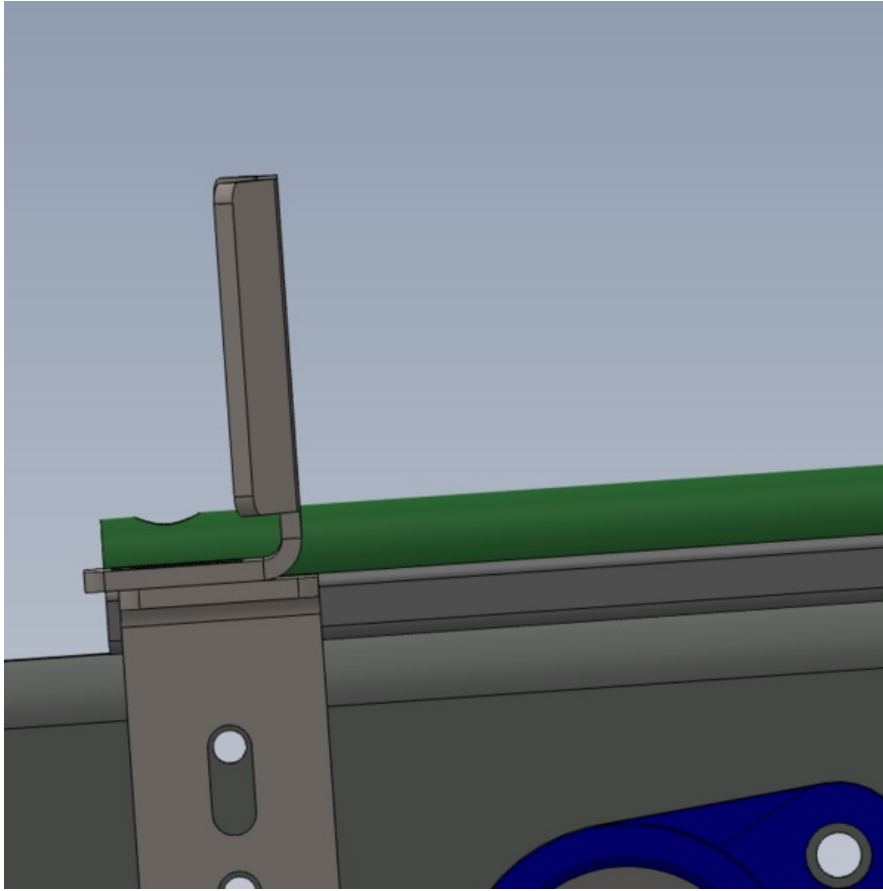

Fichier:R0015267 Assemble Backfences Fit and Align Screenshot 2023-07-05 121842.png



R0015267_Assemble_Backfences__Fit_and_Align_Screenshot_2023-07-05_121842

File history

Click on a date/time to view the file as it appeared at that time.

	Date/Time	Thumbnail	Dimensions	User	Comment
current	13:18, 5 July 2023		733 × 733 (40 KB)	Gareth Green (talk contribs)	R0015267_Assemble_Backfences__Fit_and_Align_Screenshot_2023-07-05_121842

You cannot overwrite this file.

File usage

The following page links to this file:

R0015267 Assemble Backfences, Fit and Align

Metadata

This file contains additional information, probably added from the digital camera or scanner used to create or digitize it. If the file has been modified from its original state, some details may not fully reflect the modified file.

Horizontal resolution	37.79 dpc
Vertical resolution	37.79 dpc