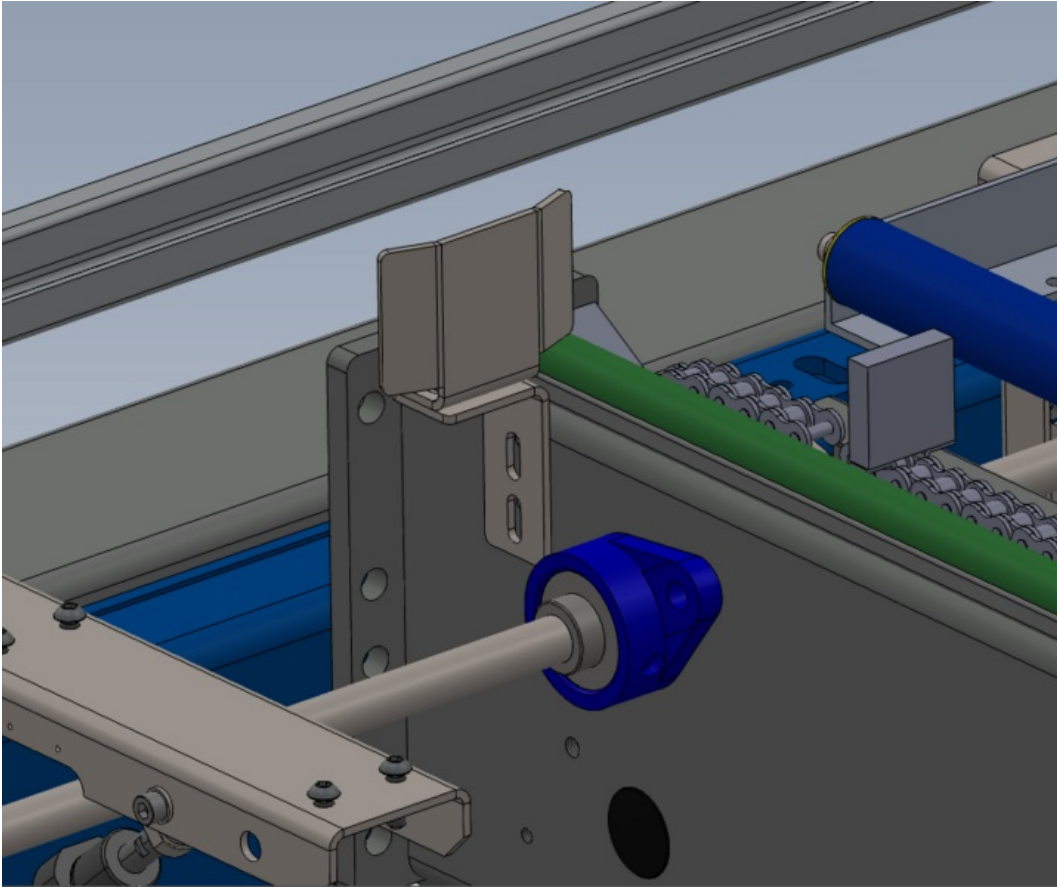

Fichier:R0015267 Assemble Backfences Fit and Align Screenshot 2023-07-05 121311.png



R0015267_Assemble_Backfences_Fit_and_Align_Screenshot_2023-07-05_121311

File history

Click on a date/time to view the file as it appeared at that time.

	Date/Time	Thumbnail	Dimensions	User	Comment
current	13:13, 5 July 2023		894 × 744 (178 KB)	Gareth Green (talk contribs)	R0015267_Assemble_Backfences_Fit_and_Align_Screenshot_2023-07-05_121311

You cannot overwrite this file.

File usage

The following page links to this file:

R0015267 Assemble Backfences, Fit and Align

Metadata

This file contains additional information, probably added from the digital camera or scanner used to create or digitize it. If the file has been modified from its original state, some details may not fully reflect the modified file.

Horizontal resolution	37.79 dpc
Vertical resolution	37.79 dpc