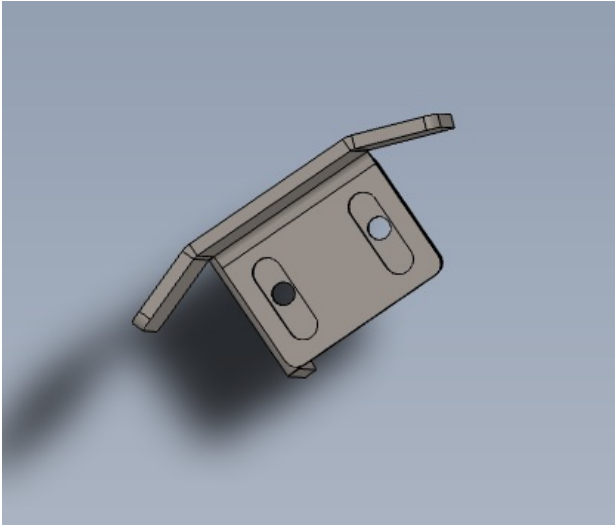

# Fichier:R0015267 Assemble Backfences Fit and Align Screenshot 2023-07-05 121045.png

No higher resolution available.

R0015267\_Assemble\_Backfences\_\_Fit\_and\_Align\_Screenshot\_2023-07-05\_121045

## File history

Click on a date/time to view the file as it appeared at that time.

	Date/Time	Thumbnail	Dimensions	User	Comment
current	13:10, 5 July 2023		417 × 354 (37 KB)	Gareth Green (talk   contribs)	R0015267_Assemble_Backfences__Fit_and_Align_Screenshot_2023-07-05_121045