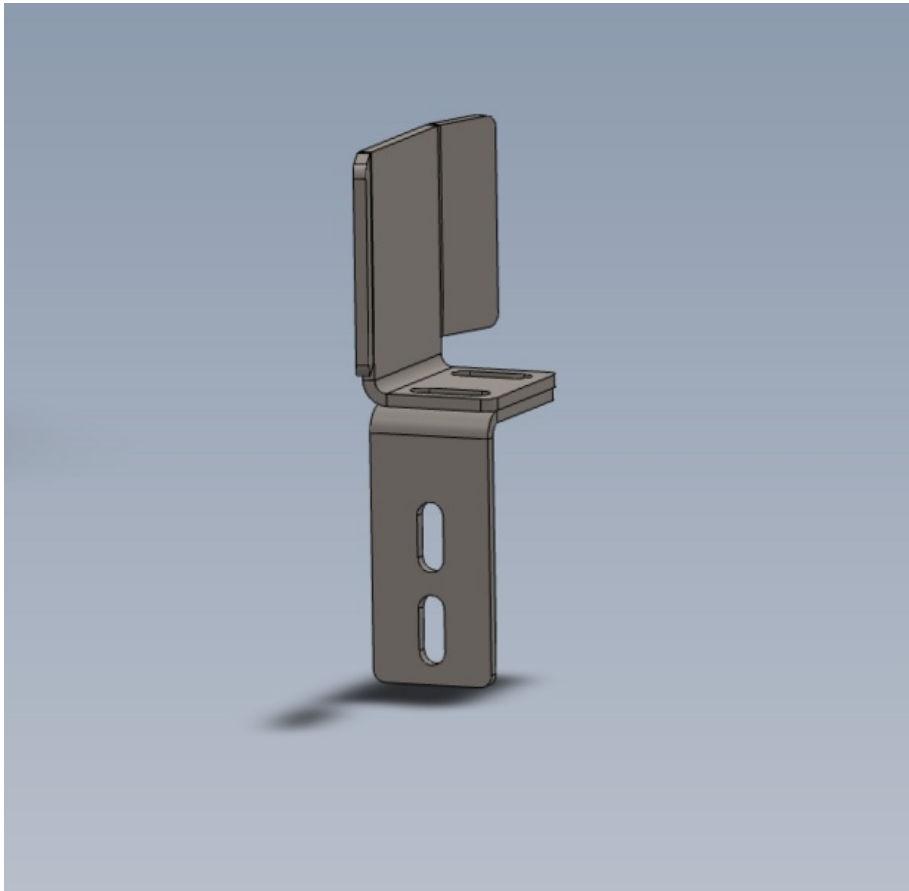

# Fichier:R0015267 Assemble Backfences Fit and Align Screenshot 2023-07-05 120855.png



R0015267\_Assemble\_Backfences\_Fit\_and\_Align\_Screenshot\_2023-07-05\_120855

## File history

Click on a date/time to view the file as it appeared at that time.

	Date/Time	Thumbnail	Dimensions	User	Comment
current	13:09, 5 July 2023		673 × 653 (21 KB)	Gareth Green (talk   contribs)	R0015267_Assemble_Backfences_Fit_and_Align_Screenshot_2023-07-05_120855

Horizontal resolution	37.79 dpc
Vertical resolution	37.79 dpc