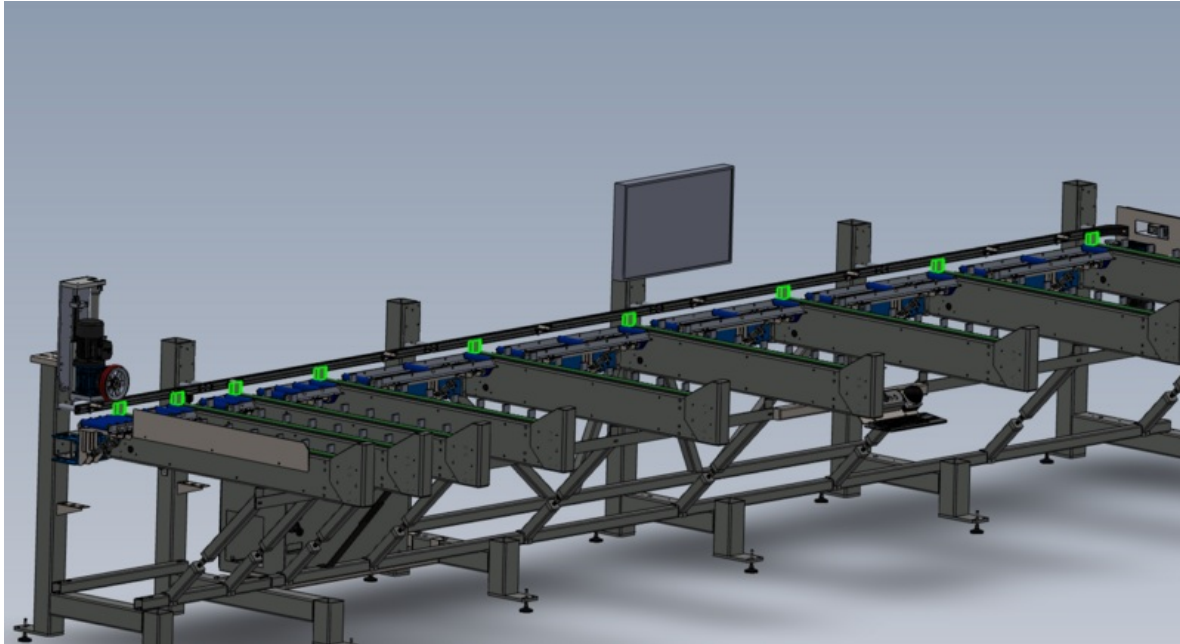

Fichier:R0015267 Assemble Backfences Fit and Align Screenshot 2023-07-05 120502.png



R0015267_Assemble_Backfences_Fit_and_Align_Screenshot_2023-07-05_120502

File history

Click on a date/time to view the file as it appeared at that time.

| | Date/Time | Thumbnail | Dimensions | User | Comment |
|---------|--------------------|---|----------------------|--------------------------------|---|
| current | 13:05, 5 July 2023 |  | 1,450 × 789 (284 KB) | Gareth Green (talk contribs) | R0015267_Assemble_Backfences_Fit_and_Align_Screenshot_2023-07-05_120502 |

You cannot overwrite this file.

File usage

The following page links to this file:

R0015267 Assemble Backfences, Fit and Align

Metadata

This file contains additional information, probably added from the digital camera or scanner used to create or digitize it. If the file has been modified from its original state, some details may not fully reflect the modified file.

| | |
|-----------------------|-----------|
| Horizontal resolution | 37.79 dpc |
| Vertical resolution | 37.79 dpc |