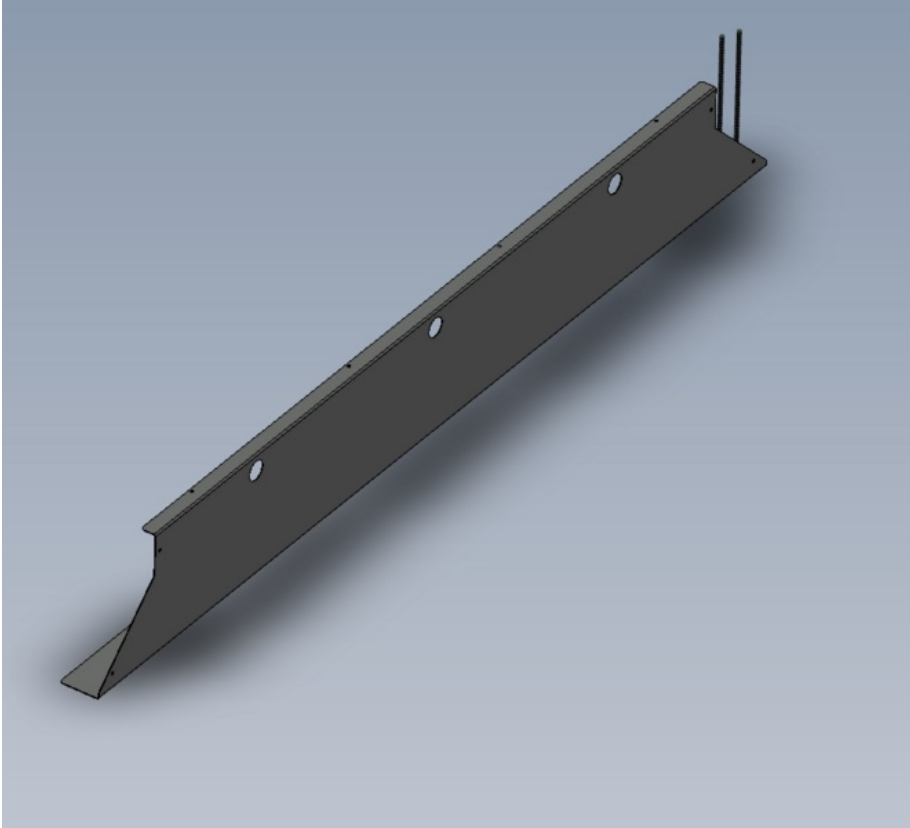

# Fichier:R0015265 Mount Infeed arm covers and End guards Screenshot 2023-08-17 143815.png



R0015265\_Mount\_Infeed\_arm\_covers\_and\_End\_guards\_Screenshot\_2023-08-17\_143815