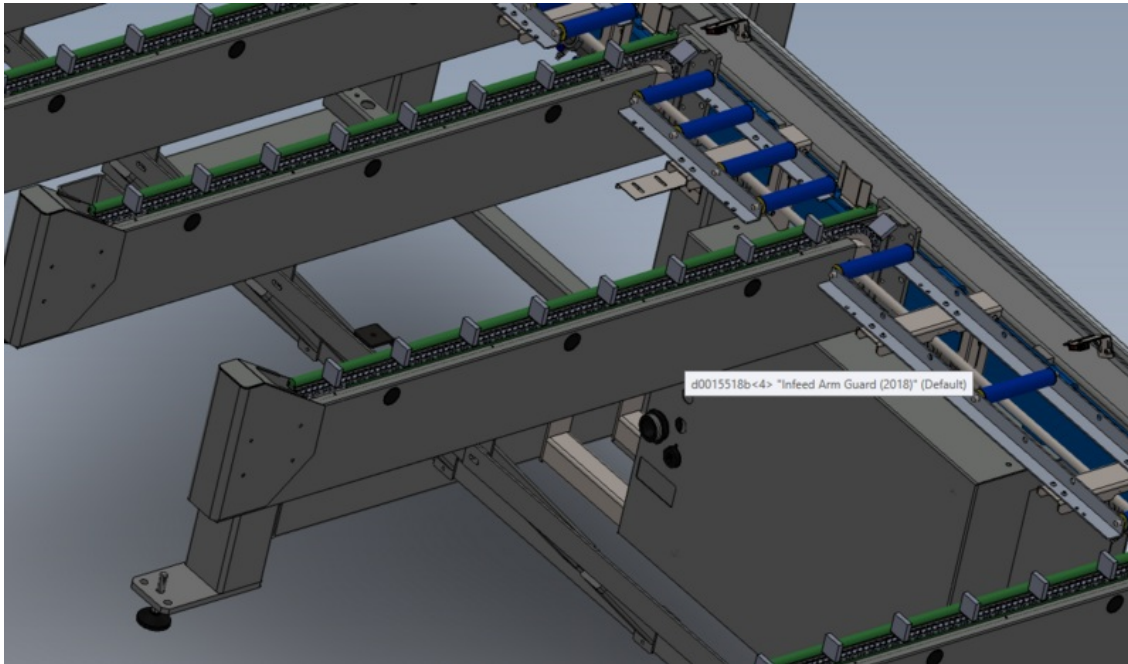

# Fichier:R0015265 Mount Infeed arm covers and End guards Screenshot 2023-07-05 101338.png



## File history

Click on a date/time to view the file as it appeared at that time.

	Date/Time	Thumbnail	Dimensions	User	Comment
current	11:13, 5 July 2023		1,132 × 661 (313 KB)	Gareth Green (talk   contribs)	R0015265_Mount_Infeed_arm_covers_and_End_guards_Screenshot_2023-07-05_101338