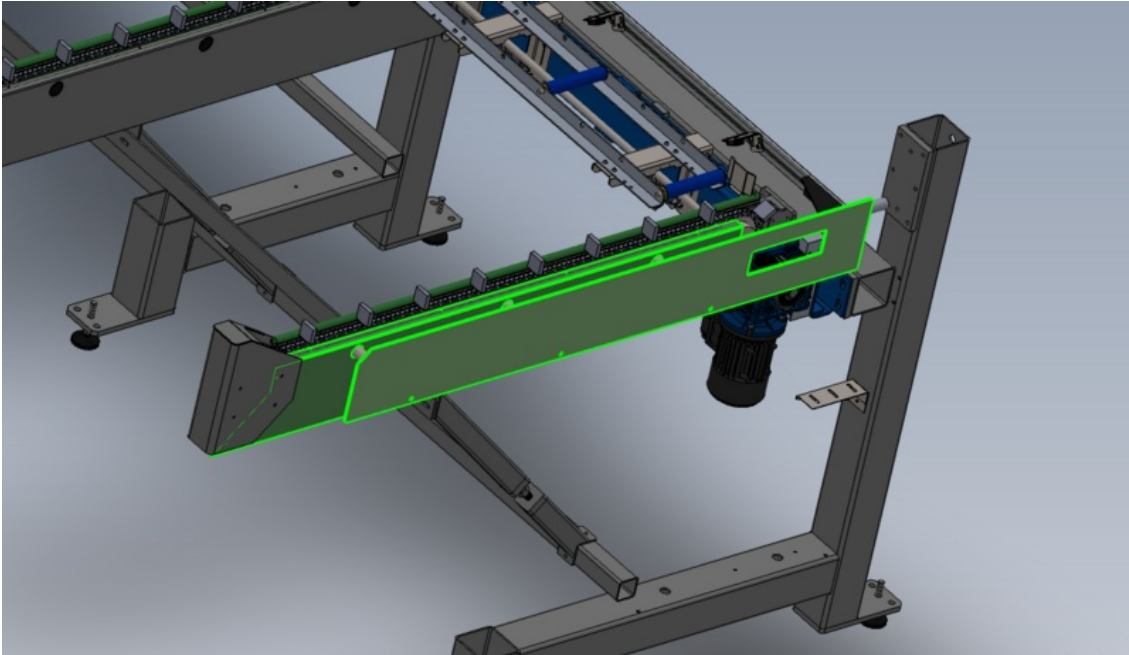

# Fichier:R0015265 Mount Infeed arm covers and End guards Screenshot 2023-07-05 101000.png



## File history

Click on a date/time to view the file as it appeared at that time.

	Date/Time	Thumbnail	Dimensions	User	Comment
current	11:11, 5 July 2023		1,132 × 654 (303 KB)	Gareth Green (talk   contribs)	R0015265_Mount_Infeed_arm_covers_and_End_guards_Screenshot_2023-07-05_101000