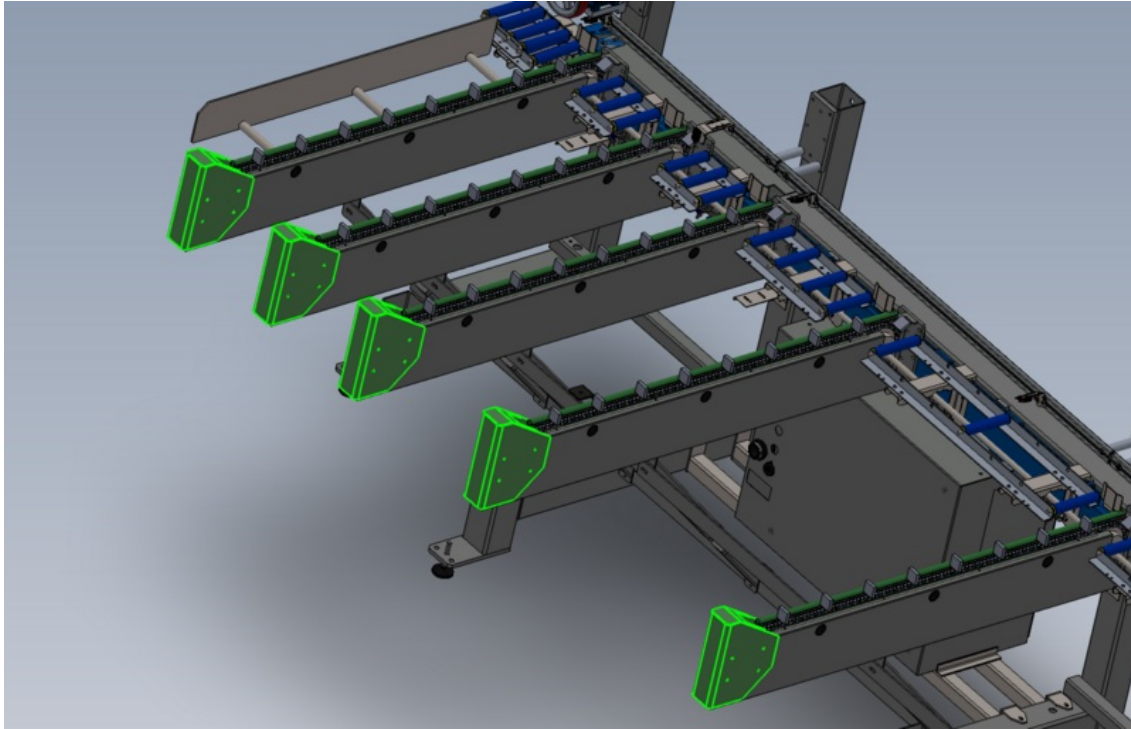

# Fichier:R0015265 Mount Infeed arm covers and End guards Screenshot 2023-07-05 100834.png



## File history

Click on a date/time to view the file as it appeared at that time.

	Date/Time	Thumbnail	Dimensions	User	Comment
current	11:08, 5 July 2023		1,239 × 795 (424 KB)	Gareth Green (talk   contribs)	R0015265_Mount_Infeed_arm_covers_and_End_guards_Screenshot_2023-07-05_100834