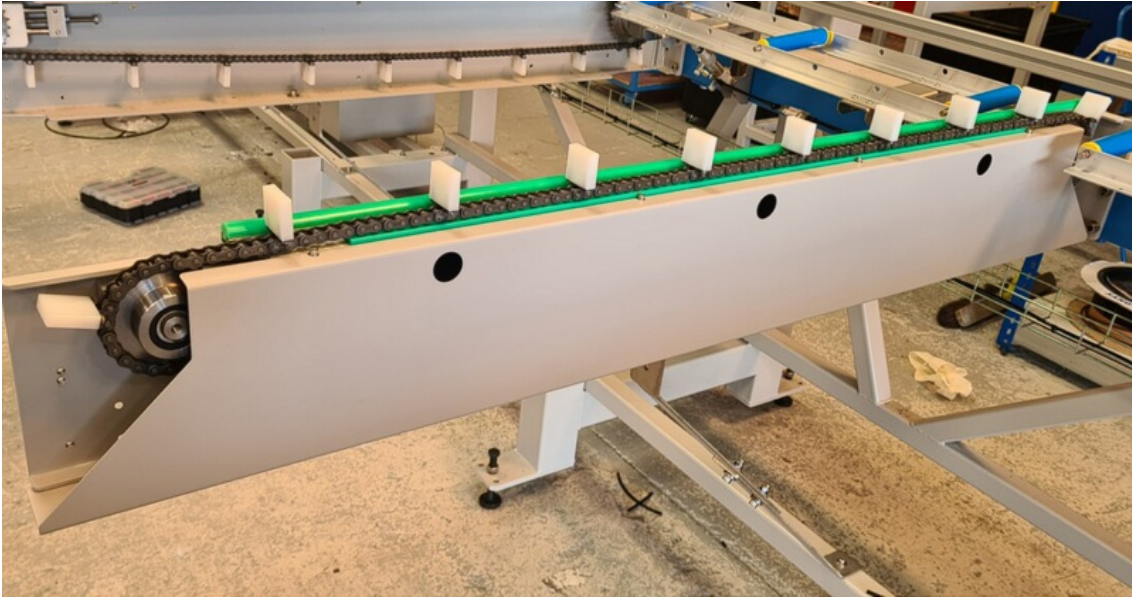

Fichier:R0015265 Mount Infeed arm covers and End guards Screenshot 2023-07-05 100521.png



R0015265_Mount_Infeed_arm_covers_and_End_guards_Screenshot_2023-07-05_100521

File history

Click on a date/time to view the file as it appeared at that time.

	Date/Time	Thumbnail	Dimensions	User	Comment
current	11:05, 5 July 2023		1,201 × 631 (1.54 MB)	Gareth Green (talk contribs)	R0015265_Mount_Infeed_arm_covers_and_End_guards_Screenshot_2023-07-05_100521

Horizontal resolution	37.79 dpc
Vertical resolution	37.79 dpc