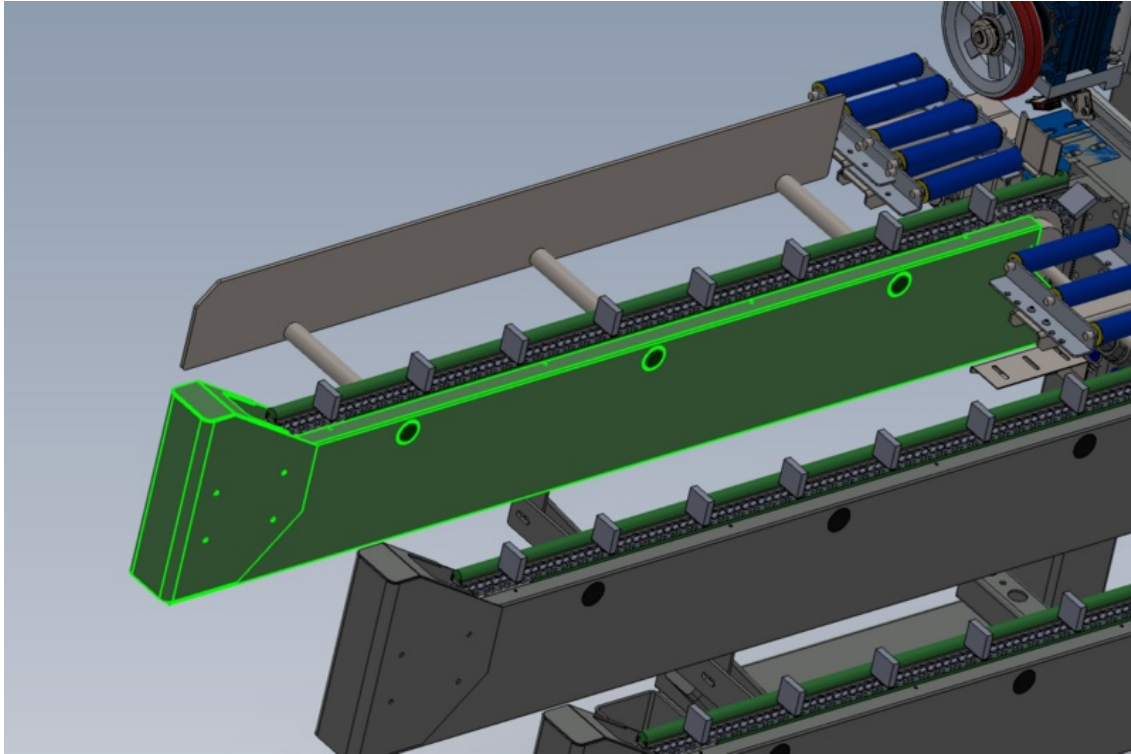

Fichier:R0015265 Mount Infeed arm covers and End guards Screenshot 2023-07-05 100139.png



R0015265_Mount_Infeed_arm_covers_and_End_guards_Screenshot_2023-07-05_100139

File history

Click on a date/time to view the file as it appeared at that time.

	Date/Time	Thumbnail	Dimensions	User	Comment
current	11:01, 5 July 2023		1,206 × 800 (240 KB)	Gareth Green (talk contribs)	R0015265_Mount_Infeed_arm_covers_and_End_guards_Screenshot_2023-07-05_100139

Horizontal resolution	37.79 dpc
Vertical resolution	37.79 dpc