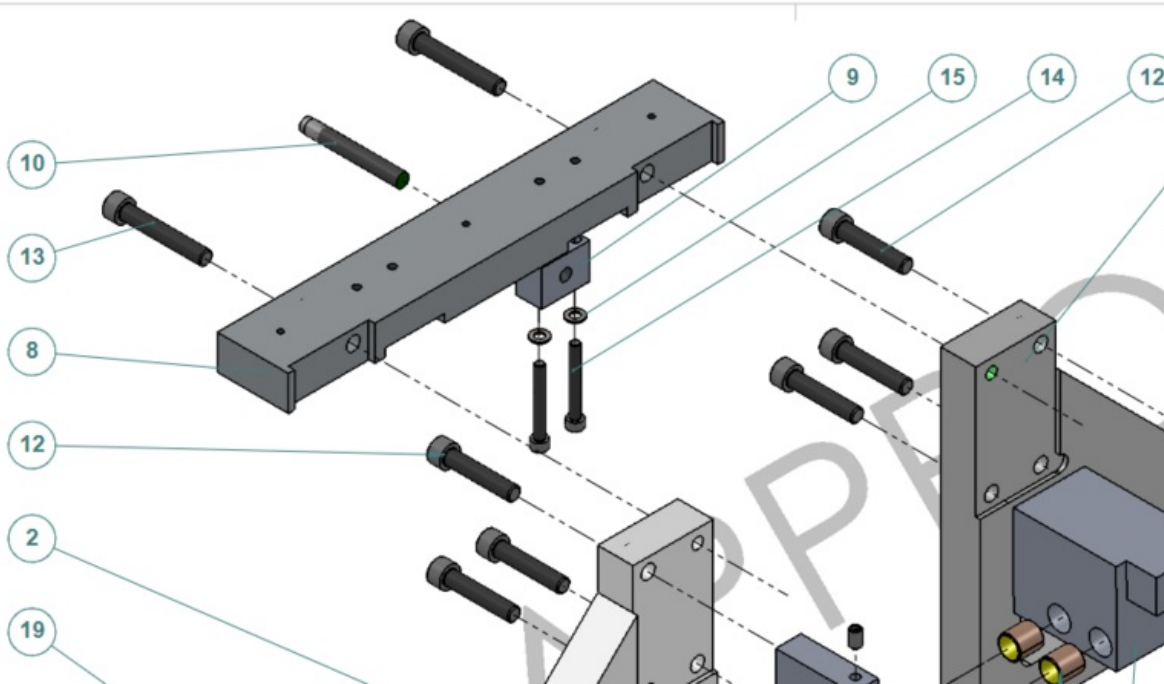

Fichier:R0015264 Fit Loader chains to arms Screenshot 2024-01-10 133334.png

R0015264_Fit_Loader_chains_to_arms_Screenshot_2024-01-10_133334

File history

Click on a date/time to view the file as it appeared at that time.

	Date/Time	Thumbnail	Dimensions	User	Comment
current	15:34, 10 January 2024		957 × 552 (122 KB)	Gareth Green (talk contribs)	R0015264_Fit_Loader_chains_to_arms_Screenshot_2024-01-10_133334

Horizontal resolution	37.79 dpc
Vertical resolution	37.79 dpc