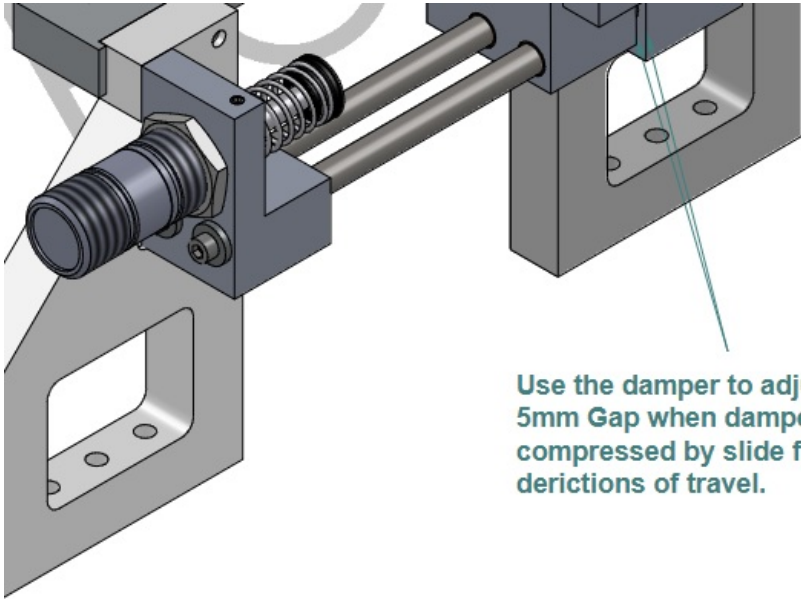

Fichier:R0015264 Fit Loader chains to arms Screenshot 2024-01-10 133249.png

No higher resolution available.


R0015264_Fit Loader chains to arms Screenshot 2024-01-10_133249

File history

Click on a date/time to view the file as it appeared at that time.

	Date/Time	Thumbnail	Dimensions	User	Comment
current	15:34, 10 January 2024		656 × 461 (83 KB)	Gareth Green (talk contribs)	R0015264_Fit Loader chains to arms Screenshot 2024-01-10_133249

Horizontal resolution	37.79 dpc
Vertical resolution	37.79 dpc