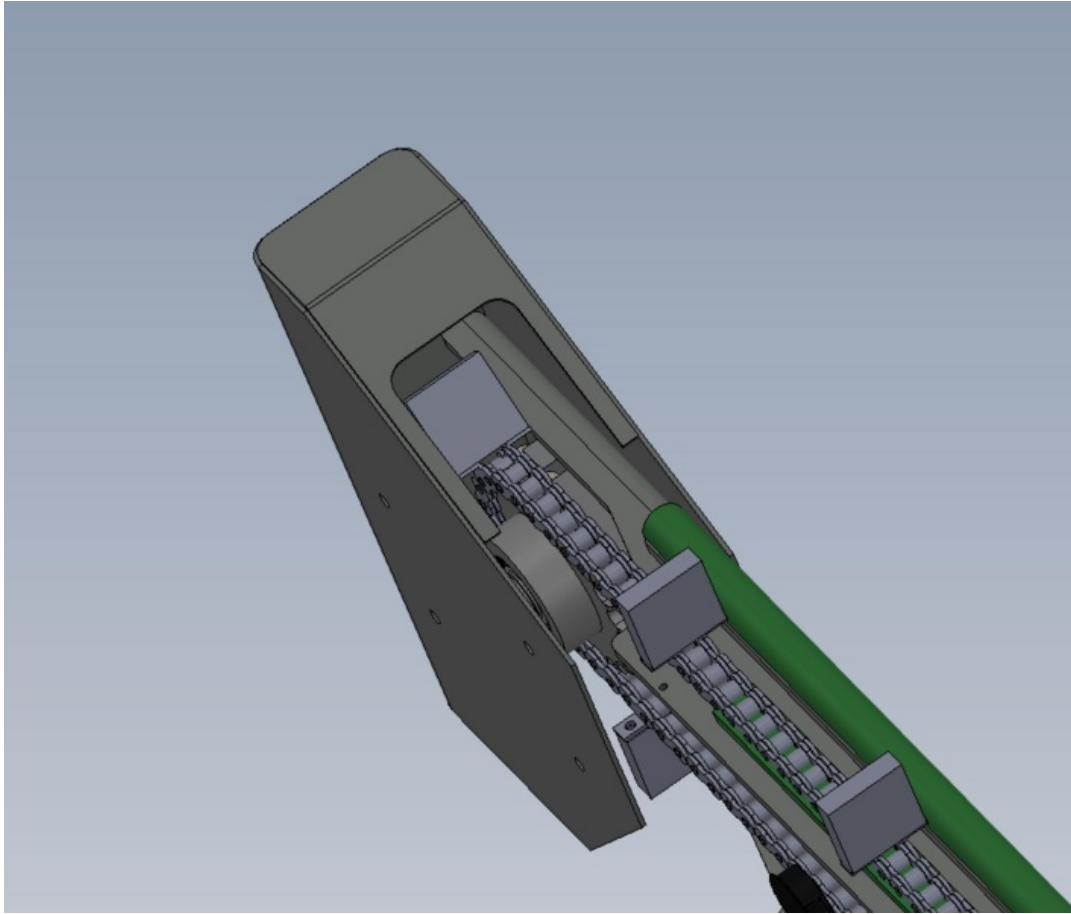

# Fichier:R0015264 Fit Loader chains to arms Screenshot 2023-12-04 083651.png



R0015264\_Fit\_Loader\_chains\_to\_arms\_Screenshot\_2023-12-04\_083651

## File history

Click on a date/time to view the file as it appeared at that time.

	Date/Time	Thumbnail	Dimensions	User	Comment
current	10:37, 4 December 2023		923 × 782 (91 KB)	Gareth Green (talk   contribs)	R0015264_Fit_Loader_chains_to_arms_Screenshot_2023-12-04_083651

## File usage

The following page links to this file:

R0015264 Fit Loader chains to arms

Horizontal resolution	37.79 dpc
Vertical resolution	37.79 dpc