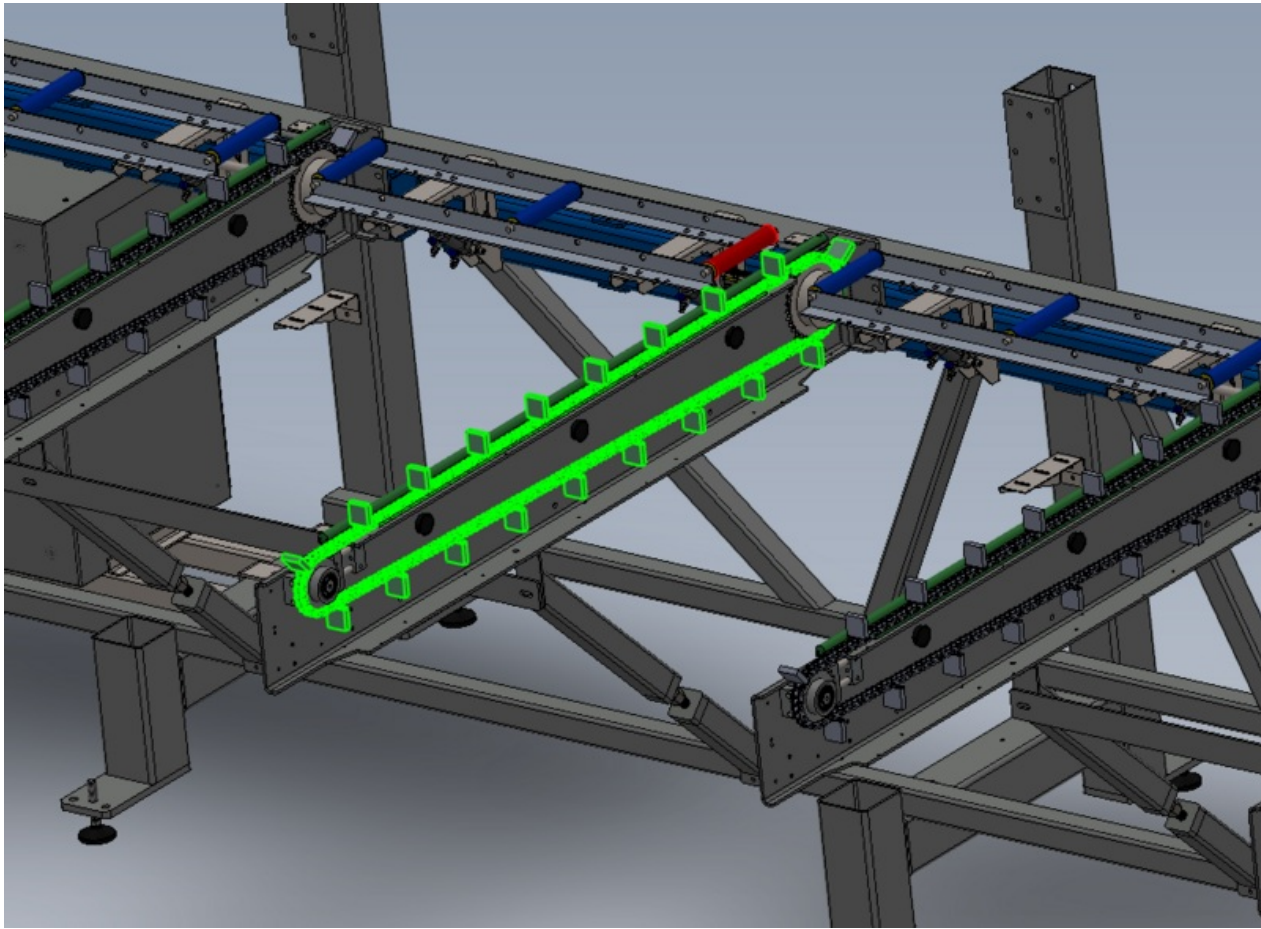

Fichier:R0015264 Fit Loader chains to arms Screenshot 2023-07-04 185631.png



R0015264_Fit_Loader_chains_to_arms_Screenshot_2023-07-04_185631

File history

Click on a date/time to view the file as it appeared at that time.

	Date/Time	Thumbnail	Dimensions	User	Comment
current	19:56, 4 July 2023		972 × 713 (212 KB)	Gareth Green (talk contribs)	R0015264_Fit_Loader_chains_to_arms_Screenshot_2023-07-04_185631

You cannot overwrite this file.

File usage

The following page links to this file:

R0015264 Fit Loader chains to arms

Metadata

This file contains additional information, probably added from the digital camera or scanner used to create or digitize it. If the file has been modified from its original state, some details may not fully reflect the modified file.

Horizontal resolution	37.79 dpc
Vertical resolution	37.79 dpc