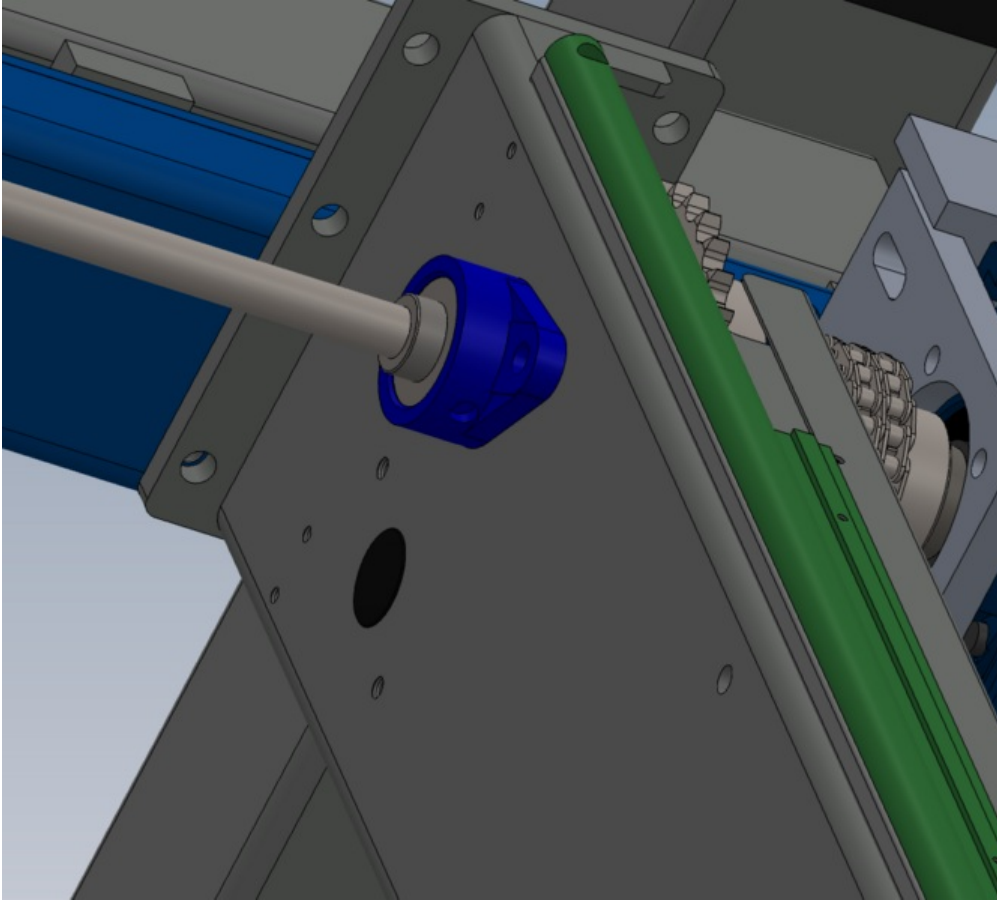

# Fichier:R0015263 Mount drive motor for load shaft Screenshot 2023-07-05 081128.png



R0015263\_Mount\_drive\_motor\_for\_load\_shaft\_Screenshot\_2023-07-05\_081128

## File history

Click on a date/time to view the file as it appeared at that time.

	Date/Time	Thumbnail	Dimensions	User	Comment
current	09:11, 5 July 2023		934 × 838 (208 KB)	Gareth Green (talk   contribs)	R0015263_Mount_drive_motor_for_load_shaft_Screenshot_2023-07-05_081128