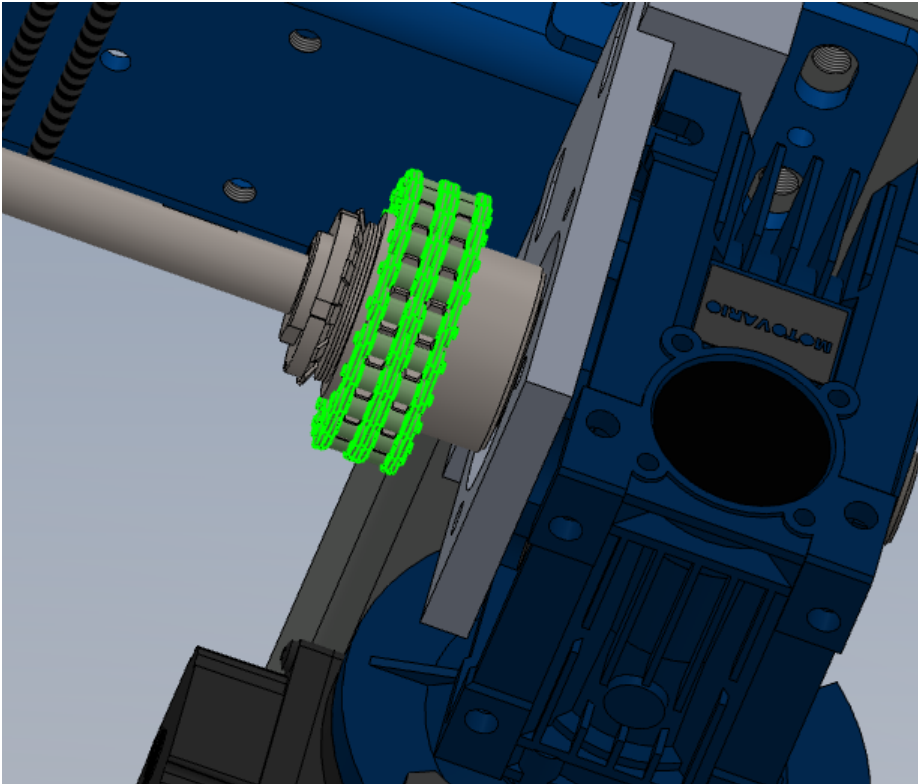

# Fichier:R0015263 Mount drive motor for load shaft Screenshot 2023-07-05 080903.png

No higher resolution available.


R0015263\_Mount\_drive\_motor\_for\_load\_shaft\_Screenshot\_2023-07-05\_080903

## File history

Click on a date/time to view the file as it appeared at that time.

	Date/Time	Thumbnail	Dimensions	User	Comment
current	09:09, 5 July 2023		615 × 521 (127 KB)	Gareth Green (talk   contribs)	R0015263_Mount_drive_motor_for_load_shaft_Screenshot_2023-07-05_080903

Horizontal resolution	37.79 dpc
Vertical resolution	37.79 dpc